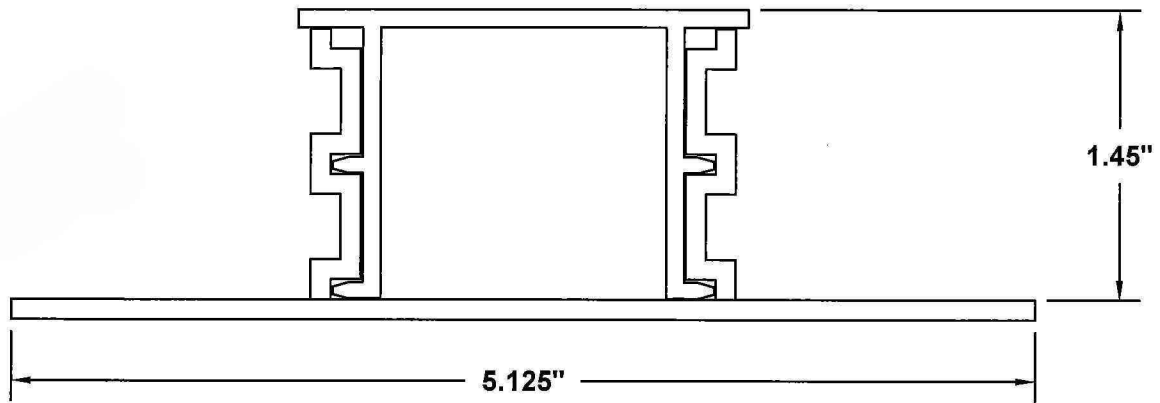

## Adjustable Height Paver Drain Top Cap Paver Drain Base

Note all units in inches

Supplied By:  
**TRENCHDRAIN  
SUPPLY**  
877-903-7246  
[www.trenchdrainsupply.com](http://www.trenchdrainsupply.com)