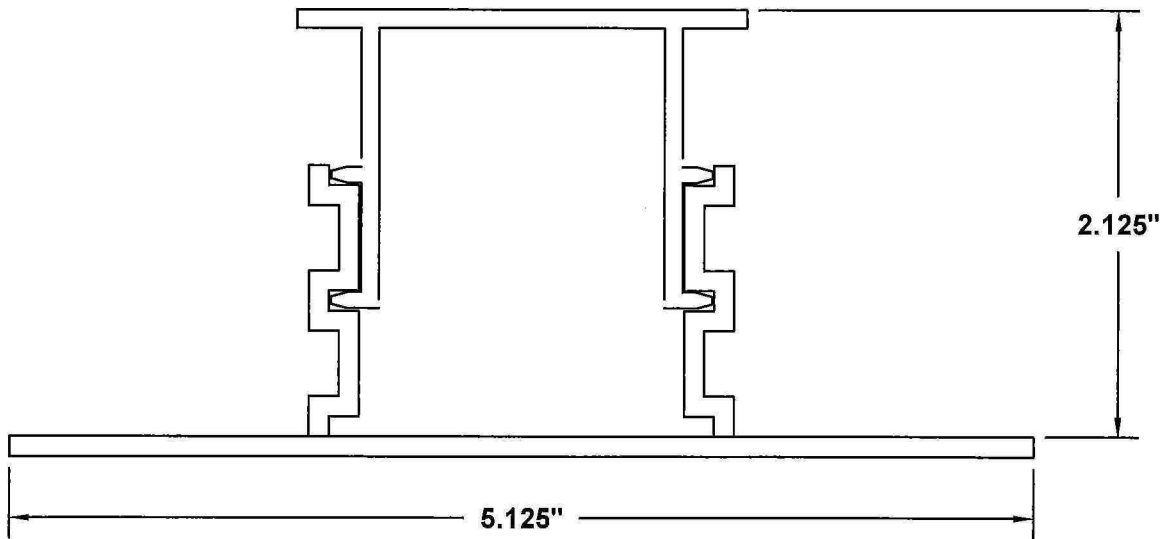

## Adjustable Height Paver Drain Top Cap Paver Drain Base

Note all units in inches

Supplied By:  
**TRENCHDRAIN  
SUPPLY**  
877-903-7246  
[www.trenchdrainsupply.com](http://www.trenchdrainsupply.com)