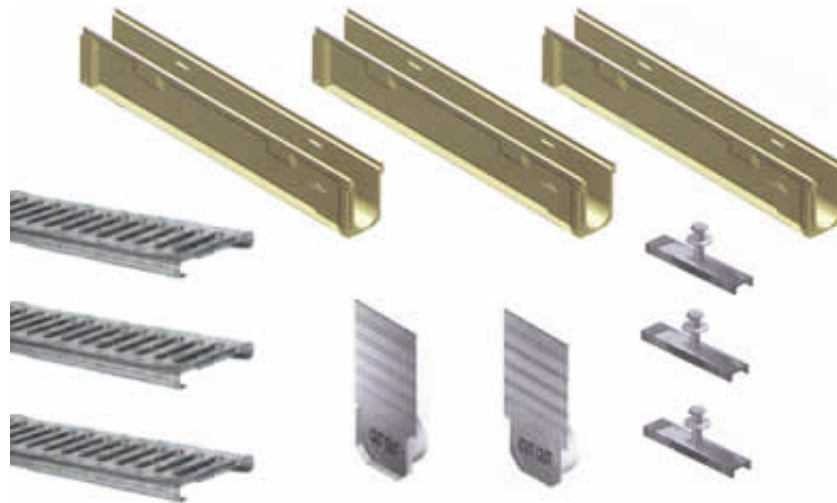

## TPC600 Complete Kit

Series

TPC600

Cut Sheet

Polycast 600 Series

### 6" Wide POLYCAST 600 Polymer Concrete Trench Drain Kit

A Class Galvanized Grates Standard

### New Polymer Concrete Trench Drain Complete Kit 6 Inch Wide - A Class Galvanized Grate Standard.

#### Complete system - Each Kit Includes:

- Specified Number of 48" Long Sections of Trench Drain Channel.
- Specified Number of A Class Galvanized Slotted Grates Standard.
- 1 - Universal End Cap Solid or 4" Inlet.
- 1 - Universal End Cap Solid or 4" Outlet.
- Galvanized Lockdowns for Grates.