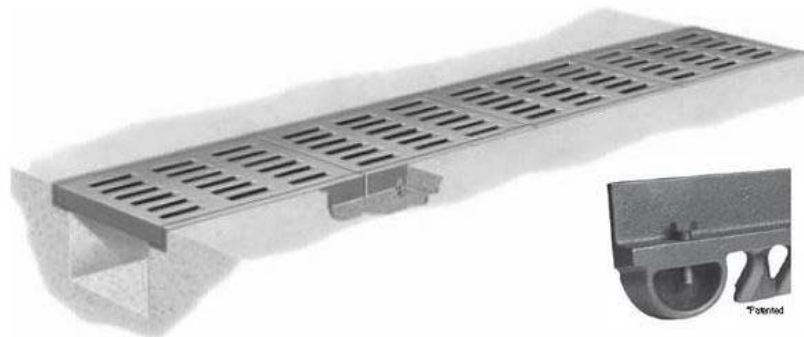

Neenah R-4999-GX Bolted

Series

R-4999-GX

Cut Sheet

23" Wide Bolted Assy

23" Wide NEENAH Bolted Heavy Duty Trench Drain Grate and Frame Assy

Product ID: R-4999-GX

TYPE A
GRATE OPENINGS

TYPE C
GRATE OPENINGS

TYPE D
SOLID LID

23" Wide Bolted Neenah R-4999-GX Series Trench Grate

23"W X 24"L X 1 1/2"D

Choose Type A,C,D

Illustrating Type C bolted trench. Bolted trench sections are furnished in 24" standard lengths. When bolted trench is furnished, they are shipped assembled – AT NO TIME should the units be disassembled during installation. When removing covers, do not mix or rotate 180 degrees as bolt holes may lose alignment and improper bearing may occur.

Note: In Type A and P grates the slots are perpendicular to the trench run. In Type C and Q grates the slots are parallel with the trench run.