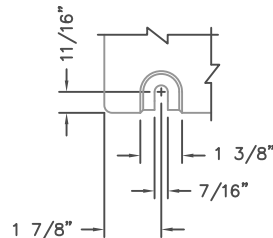

FRAME & GRATE
SHOWING DEBRIS CHUTE
SCALE 1:4

BOLT SLOT DETAIL
SCALE 1:4

R-4999-CX
TYPE "P" GRATE
WITH TYPE "B" FRAME
TYPICAL SECTION

NOTES: FRAMES AND COVERS ARE FURNISHED IN STANDARD 2'-0" INCREMENTS. SPECIAL LENGTH FRAMES AND COVERS ARE FURNISHED FOR ANY OVERALL LENGTH.

COMPONENT NOS.: GRATE 4999-3129, SIDE PC. FRAME 4999-2415, END PC. FRAME 4990-3112

MATERIAL: SIDE PC. FRAMES - CAST GRAY IRON ASTM A-48, CLASS 35A
END PC. FRAMES AND GRATES - CAST GRAY IRON ASTM A-48, CLASS 35B

FINISH: NO PAINT

DR. RKB	SCALE 1/8"=1"	TITLE: R-4999-CX TYPE 'P' GRATE w/ TYPE 'B' FRAME
CH. CAG		
APP. SPT	NEENAH FOUNDRY  NEENAH WISCONSIN 54956 PHONE 800-558-5075 LINCOLN, NEBRASKA 68529 PHONE 800-234-7466	
DATE 17-30-2014		
www.nfco.com		NF-4999CX P B