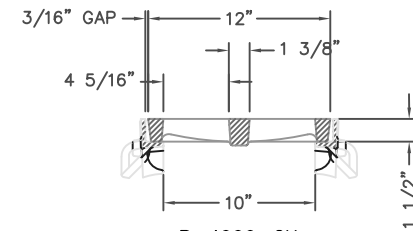

FRAME & GRATE
SHOWING DEBRIS CHUTE
SCALE 1:4

BOLT SLOT DETAIL
SCALE 1:4

R-4999-CX
TYPE "P" GRATE
WITH TYPE "B" FRAME
TYPICAL SECTION

NOTES: FRAMES AND COVERS ARE FURNISHED IN STANDARD 2'-0" INCREMENTS. SPECIAL LENGTH FRAMES AND COVERS ARE FURNISHED FOR ANY OVERALL LENGTH.

COMPONENT NOS.: GRATE 4999-3129, SIDE PC. FRAME 4999-2415, END PC. FRAME 4990-3112

MATERIAL: SIDE PC. FRAMES - CAST GRAY IRON ASTM A-48, CLASS 35A
END PC. FRAMES AND GRATES - CAST GRAY IRON ASTM A-48, CLASS 35B

FINISH: NO PAINT

DR. RKB	SCALE 1/8"=1"	TITLE: R-4999-CX TYPE 'P' GRATE w/ TYPE 'B' FRAME
CH. CAG		
APP. SPT	NEENAH FOUNDRY  NEENAH WISCONSIN 54956 PHONE 800-558-5075 LINCOLN, NEBRASKA 68529 PHONE 800-234-7466	
DATE 17-30-2014		
www.nfco.com		NF-4999CX P B