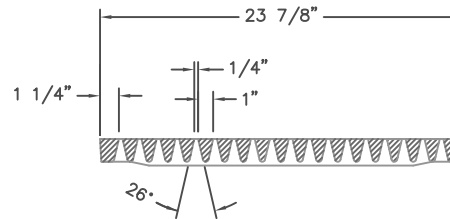

FRAME & GRATE
SHOWING DEBRIS CHUTE
SCALE 1:4

BOLT SLOT DETAIL
SCALE 1:4

R-4999-CX
TYPE "P" GRATE
WITH TYPE "B" FRAME
TYPICAL SECTION

NOTES: FRAMES AND COVERS ARE FURNISHED IN STANDARD 2'-0" INCREMENTS. SPECIAL LENGTH FRAMES AND COVERS ARE FURNISHED FOR ANY OVERALL LENGTH.

COMPONENT NOS.: GRATE 4999-3129, SIDE PC. FRAME 4999-2415, END PC. FRAME 4990-3112

MATERIAL: SIDE PC. FRAMES - CAST GRAY IRON ASTM A-48, CLASS 35A
END PC. FRAMES AND GRATES - CAST GRAY IRON ASTM A-48, CLASS 35B

FINISH: NO PAINT

DR. RKB	SCALE 1/8"=1"	TITLE: R-4999-CX TYPE 'P' GRATE w/ TYPE 'B' FRAME
CH. CAG		
APP. SPT	NEENAH FOUNDRY  NEENAH WISCONSIN 54956 PHONE 800-558-5075 LINCOLN, NEBRASKA 68529 PHONE 800-234-7466	
DATE 17-30-2014		
www.nfco.com		NF-4999CX P B