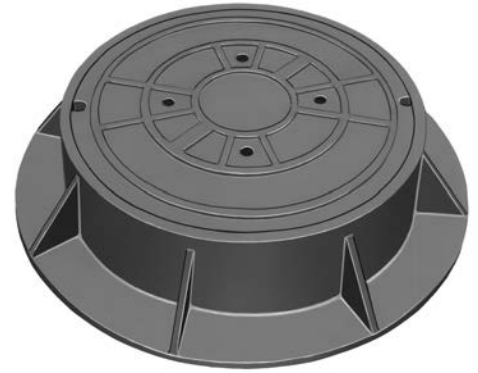

R-1554
Manhole Frame, Vented Lid

Heavy Duty

Available Grate: R-2554

R-1555
Manhole Frame, Solid Lid

Heavy Duty

Available Grate: R-2555

R-1556
Manhole Frame, Solid Lid

Heavy Duty

Available Grate: R-2556

R-1556-A
Manhole Frame, Solid Lid

Heavy Duty

Available Grate: R-2556-A