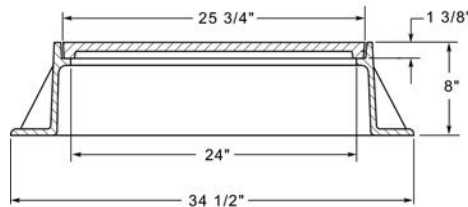

R-1554
Manhole Frame, Vented Lid

Heavy Duty

Available Grate: R-2554

R-1555
Manhole Frame, Solid Lid

Heavy Duty

Available Grate: R-2555

R-1556
Manhole Frame, Solid Lid

Heavy Duty

Available Grate: R-2556

R-1556-A
Manhole Frame, Solid Lid

Heavy Duty

Available Grate: R-2556-A