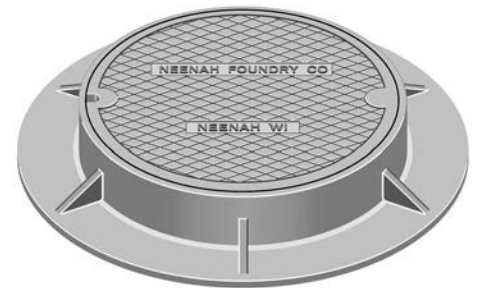

R-1554
Manhole Frame, Vented Lid

Heavy Duty

Available Grate: R-2554

R-1555
Manhole Frame, Solid Lid

Heavy Duty

Available Grate: R-2555

R-1556
Manhole Frame, Solid Lid

Heavy Duty

Available Grate: R-2556

R-1556-A
Manhole Frame, Solid Lid

Heavy Duty

Available Grate: R-2556-A