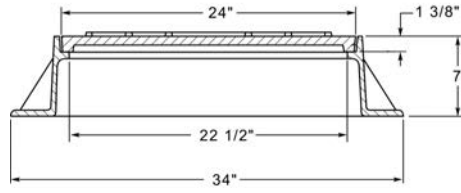

R-1554
Manhole Frame, Vented Lid

Heavy Duty

Available Grate: R-2554

R-1555
Manhole Frame, Solid Lid

Heavy Duty

Available Grate: R-2555

R-1556
Manhole Frame, Solid Lid

Heavy Duty

Available Grate: R-2556

R-1556-A
Manhole Frame, Solid Lid

Heavy Duty

Available Grate: R-2556-A