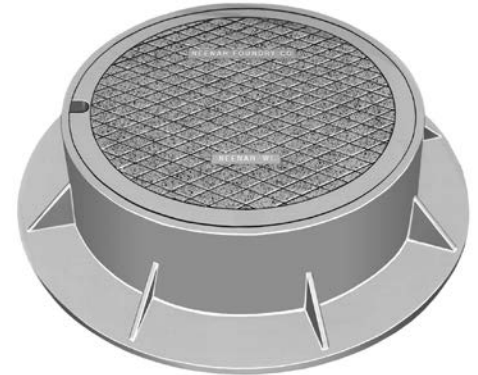

R-1554
Manhole Frame, Vented Lid

Heavy Duty

Available Grate: R-2554

R-1555
Manhole Frame, Solid Lid

Heavy Duty

Available Grate: R-2555

R-1556
Manhole Frame, Solid Lid

Heavy Duty

Available Grate: R-2556

R-1556-A
Manhole Frame, Solid Lid

Heavy Duty

Available Grate: R-2556-A