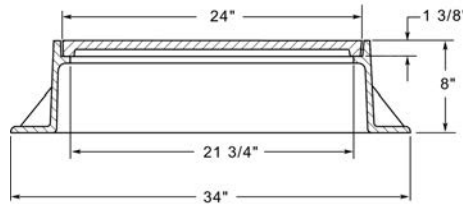

R-1554
Manhole Frame, Vented Lid

Heavy Duty

Available Grate: R-2554

R-1555
Manhole Frame, Solid Lid

Heavy Duty

Available Grate: R-2555

R-1556
Manhole Frame, Solid Lid

Heavy Duty

Available Grate: R-2556

R-1556-A
Manhole Frame, Solid Lid

Heavy Duty

Available Grate: R-2556-A