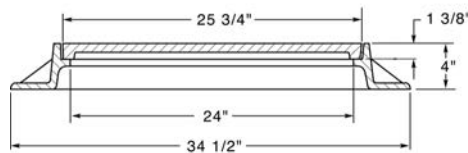

R-1554
Manhole Frame, Vented Lid

Heavy Duty

Available Grate: R-2554

R-1555
Manhole Frame, Solid Lid

Heavy Duty

Available Grate: R-2555

R-1556
Manhole Frame, Solid Lid

Heavy Duty

Available Grate: R-2556

R-1556-A
Manhole Frame, Solid Lid

Heavy Duty

Available Grate: R-2556-A