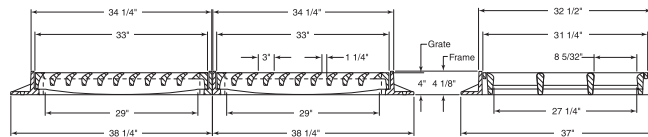

R-3540
3-Flange Gutter Inlet Frame, Grate

Heavy Duty

CATALOG NUMBER	GRATE TYPE	SQ. FT. OPEN	WEIR PERIMETER LINEAL FEET
R-3540	L	3.2	10.6

Frame available with full 4-sided frame flange on request.

R-3540-2
3-Flange Double Gutter Inlet Frame, Grate

Heavy Duty

CATALOG NUMBER	GRATE TYPE	SQ. FT. OPEN	WEIR PERIMETER LINEAL FEET
R-3540-2	L	6.4	16.3

Frame available with full 4-sided frame flange on request.

R-3541
3-Flange Double Gutter Inlet Frame

Heavy Duty

CATALOG NUMBER	GRATE TYPE	SQ. FT. OPEN	WEIR PERIMETER LINEAL FEET
R-3541	L	1.6	7.3

Frame available with full 4-sided frame flange, order as R-3541-A.

Illustrating R-3541

R-3541-2
3-Flange Double Gutter Inlet Frame, Multiple Grates

Heavy Duty

CATALOG NUMBER	GRATE TYPE	SQ. FT. OPEN	WEIR PERIMETER LINEAL FEET
R-3541-2	L	3.2	11.3

Also available in 4 flange.