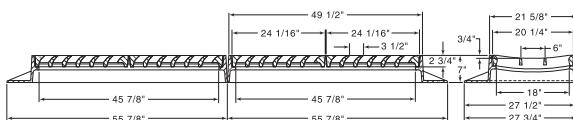

R-3540
3-Flange Gutter Inlet Frame, Grate

Heavy Duty

CATALOG NUMBER	GRATE TYPE	SQ. FT. OPEN	WEIR PERIMETER LINEAL FEET
R-3540	L	3.2	10.6

Frame available with full 4-sided frame flange on request.

R-3540-2
3-Flange Double Gutter Inlet Frame, Grate

Heavy Duty

CATALOG NUMBER	GRATE TYPE	SQ. FT. OPEN	WEIR PERIMETER LINEAL FEET
R-3540-2	L	6.4	16.3

Frame available with full 4-sided frame flange on request.

R-3541
3-Flange Double Gutter Inlet Frame

Heavy Duty

CATALOG NUMBER	GRATE TYPE	SQ. FT. OPEN	WEIR PERIMETER LINEAL FEET
R-3541	L	1.6	7.3

Frame available with full 4-sided frame flange, order as R-3541-A.

Illustrating R-3541

R-3541-2
3-Flange Double Gutter Inlet Frame, Multiple Grates

Heavy Duty

CATALOG NUMBER	GRATE TYPE	SQ. FT. OPEN	WEIR PERIMETER LINEAL FEET
R-3541-2	L	3.2	11.3

Also available in 4 flange.