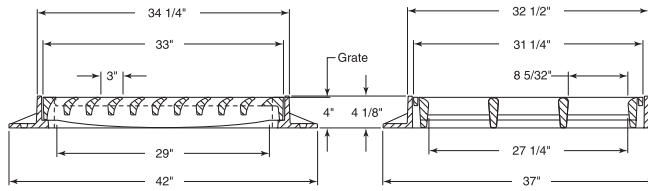

R-3540
3-Flange Gutter Inlet Frame, Grate

Heavy Duty

CATALOG NUMBER	GRATE TYPE	SQ. FT. OPEN	WEIR PERIMETER LINEAL FEET
R-3540	L	3.2	10.6

Frame available with full 4-sided frame flange on request.

R-3540-2
3-Flange Double Gutter Inlet Frame, Grate

Heavy Duty

CATALOG NUMBER	GRATE TYPE	SQ. FT. OPEN	WEIR PERIMETER LINEAL FEET
R-3540-2	L	6.4	16.3

Frame available with full 4-sided frame flange on request.

R-3541
3-Flange Double Gutter Inlet Frame

Heavy Duty

CATALOG NUMBER	GRATE TYPE	SQ. FT. OPEN	WEIR PERIMETER LINEAL FEET
R-3541	L	1.6	7.3

Frame available with full 4-sided frame flange, order as R-3541-A.

Illustrating R-3541

R-3541-2
3-Flange Double Gutter Inlet Frame, Multiple Grates

Heavy Duty

CATALOG NUMBER	GRATE TYPE	SQ. FT. OPEN	WEIR PERIMETER LINEAL FEET
R-3541-2	L	3.2	11.3

Also available in 4 flange.