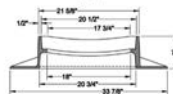

R-3540
3-Flange Gutter Inlet Frame, Grate

Heavy Duty

CATALOG NUMBER	GRATE TYPE	SQ. FT. OPEN	WEIR PERIMETER LINEAL FEET
R-3540	L	3.2	10.6

Frame available with full 4-sided frame flange on request.

R-3540-2
3-Flange Double Gutter Inlet Frame, Grate

Heavy Duty

CATALOG NUMBER	GRATE TYPE	SQ. FT. OPEN	WEIR PERIMETER LINEAL FEET
R-3540-2	L	6.4	16.3

Frame available with full 4-sided frame flange on request.

R-3541
3-Flange Double Gutter Inlet Frame

Heavy Duty

CATALOG NUMBER	GRATE TYPE	SQ. FT. OPEN	WEIR PERIMETER LINEAL FEET
R-3541	L	1.6	7.3

Frame available with full 4-sided frame flange, order as R-3541-A.

Illustrating R-3541

R-3541-2
3-Flange Double Gutter Inlet Frame, Multiple Grates

Heavy Duty

CATALOG NUMBER	GRATE TYPE	SQ. FT. OPEN	WEIR PERIMETER LINEAL FEET
R-3541-2	L	3.2	11.3

Also available in 4 flange.