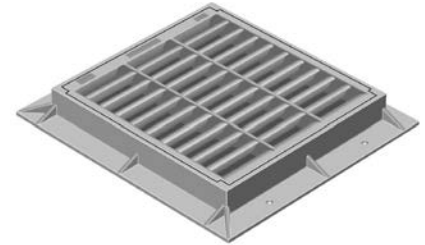

R-3540
3-Flange Gutter Inlet Frame, Grate

Heavy Duty

CATALOG NUMBER	GRATE TYPE	SQ. FT. OPEN	WEIR PERIMETER LINEAL FEET
R-3540	L	3.2	10.6

Frame available with full 4-sided frame flange on request.

R-3540-2
3-Flange Double Gutter Inlet Frame, Grate

Heavy Duty

CATALOG NUMBER	GRATE TYPE	SQ. FT. OPEN	WEIR PERIMETER LINEAL FEET
R-3540-2	L	6.4	16.3

Frame available with full 4-sided frame flange on request.

R-3541
3-Flange Double Gutter Inlet Frame

Heavy Duty

CATALOG NUMBER	GRATE TYPE	SQ. FT. OPEN	WEIR PERIMETER LINEAL FEET
R-3541	L	1.6	7.3

Frame available with full 4-sided frame flange, order as R-3541-A.

Illustrating R-3541

R-3541-2
3-Flange Double Gutter Inlet Frame, Multiple Grates

Heavy Duty

CATALOG NUMBER	GRATE TYPE	SQ. FT. OPEN	WEIR PERIMETER LINEAL FEET
R-3541-2	L	3.2	11.3

Also available in 4 flange.