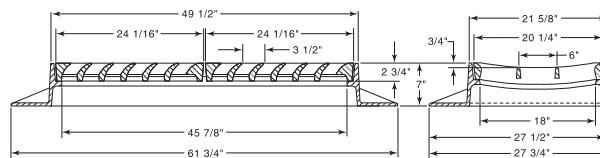

R-3540
3-Flange Gutter Inlet Frame, Grate

Heavy Duty

CATALOG NUMBER	GRATE TYPE	SQ. FT. OPEN	WEIR PERIMETER LINEAL FEET
R-3540	L	3.2	10.6

Frame available with full 4-sided frame flange on request.

R-3540-2
3-Flange Double Gutter Inlet Frame, Grate

Heavy Duty

CATALOG NUMBER	GRATE TYPE	SQ. FT. OPEN	WEIR PERIMETER LINEAL FEET
R-3540-2	L	6.4	16.3

Frame available with full 4-sided frame flange on request.

R-3541
3-Flange Double Gutter Inlet Frame

Heavy Duty

CATALOG NUMBER	GRATE TYPE	SQ. FT. OPEN	WEIR PERIMETER LINEAL FEET
R-3541	L	1.6	7.3

Frame available with full 4-sided frame flange, order as R-3541-A.

Illustrating R-3541

R-3541-2
3-Flange Double Gutter Inlet Frame, Multiple Grates

Heavy Duty

CATALOG NUMBER	GRATE TYPE	SQ. FT. OPEN	WEIR PERIMETER LINEAL FEET
R-3541-2	L	3.2	11.3

Also available in 4 flange.