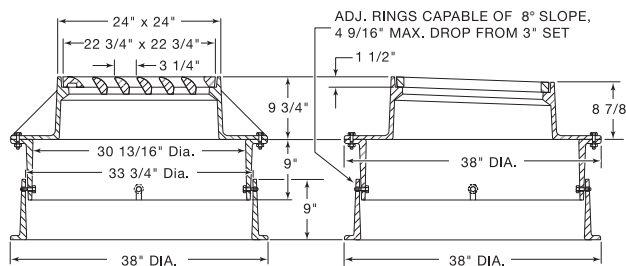

R-3250-CV
Combination Inlet Frame, Grate, Curb Box

Heavy Duty

CATALOG NUMBER	GRATE TYPE	SQ. FT. OPEN	WEIR PERIMETER LINEAL FEET
R-3250-CV	L	1.3	5.8
R-3250-BV	L	1.3	5.8

Also available with tapered face curb box, order **R-3250-BV**.

COMBINATION INLETS
3

R-3250-DV
Adjustable Combination Inlet

Heavy Duty

CATALOG NUMBER	GRATE TYPE	SQ. FT. OPEN	WEIR PERIMETER LINEAL FEET
R-3250-DV	V	1.3	5.8

R-3250-DVSP
Combination Inlet Frame, Grate, Curb Box

Heavy Duty

CATALOG NUMBER	GRATE TYPE	SQ. FT. OPEN	WEIR PERIMETER LINEAL FEET
R-3250-DVSP	V	1.3	5.8

R-3250-EV
Adjustable Combination Inlet

Heavy Duty

CATALOG NUMBER	GRATE TYPE	SQ. FT. OPEN	WEIR PERIMETER LINEAL FEET
R-3250-EV	V	1.3	7.6