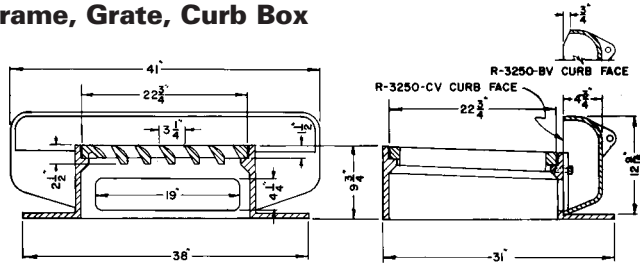

R-3250-CV
Combination Inlet Frame, Grate, Curb Box

Heavy Duty

CATALOG NUMBER	GRATE TYPE	SQ. FT. OPEN	WEIR PERIMETER LINEAL FEET
R-3250-CV	L	1.3	5.8
R-3250-BV	L	1.3	5.8

Also available with tapered face curb box, order **R-3250-BV**.

COMBINATION INLETS
3

R-3250-DV
Adjustable Combination Inlet

Heavy Duty

CATALOG NUMBER	GRATE TYPE	SQ. FT. OPEN	WEIR PERIMETER LINEAL FEET
R-3250-DV	V	1.3	5.8

R-3250-DVSP
Combination Inlet Frame, Grate, Curb Box

Heavy Duty

CATALOG NUMBER	GRATE TYPE	SQ. FT. OPEN	WEIR PERIMETER LINEAL FEET
R-3250-DVSP	V	1.3	5.8

R-3250-EV
Adjustable Combination Inlet

Heavy Duty

CATALOG NUMBER	GRATE TYPE	SQ. FT. OPEN	WEIR PERIMETER LINEAL FEET
R-3250-EV	V	1.3	7.6