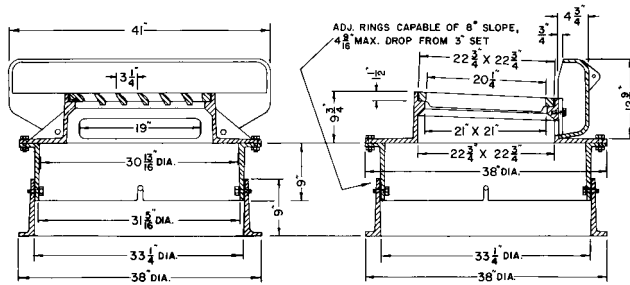

R-3250-CV
Combination Inlet Frame, Grate, Curb Box

Heavy Duty

CATALOG NUMBER	GRATE TYPE	SQ. FT. OPEN	WEIR PERIMETER LINEAL FEET
R-3250-CV	L	1.3	5.8
R-3250-BV	L	1.3	5.8

Also available with tapered face curb box, order **R-3250-BV**.

COMBINATION INLETS
3

R-3250-DV
Adjustable Combination Inlet

Heavy Duty

CATALOG NUMBER	GRATE TYPE	SQ. FT. OPEN	WEIR PERIMETER LINEAL FEET
R-3250-DV	V	1.3	5.8

R-3250-DVSP
Combination Inlet Frame, Grate, Curb Box

Heavy Duty

CATALOG NUMBER	GRATE TYPE	SQ. FT. OPEN	WEIR PERIMETER LINEAL FEET
R-3250-DVSP	V	1.3	5.8

R-3250-EV
Adjustable Combination Inlet

Heavy Duty

CATALOG NUMBER	GRATE TYPE	SQ. FT. OPEN	WEIR PERIMETER LINEAL FEET
R-3250-EV	V	1.3	7.6