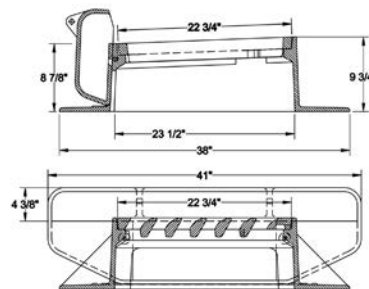

R-3250-CV
Combination Inlet Frame, Grate, Curb Box

Heavy Duty

CATALOG NUMBER	GRATE TYPE	SQ. FT. OPEN	WEIR PERIMETER LINEAL FEET
R-3250-CV	L	1.3	5.8
R-3250-BV	L	1.3	5.8

Also available with tapered face curb box, order **R-3250-BV**.

COMBINATION INLETS
3

R-3250-DV
Adjustable Combination Inlet

Heavy Duty

CATALOG NUMBER	GRATE TYPE	SQ. FT. OPEN	WEIR PERIMETER LINEAL FEET
R-3250-DV	V	1.3	5.8

R-3250-DVSP
Combination Inlet Frame, Grate, Curb Box

Heavy Duty

CATALOG NUMBER	GRATE TYPE	SQ. FT. OPEN	WEIR PERIMETER LINEAL FEET
R-3250-DVSP	V	1.3	5.8

R-3250-EV
Adjustable Combination Inlet

Heavy Duty

CATALOG NUMBER	GRATE TYPE	SQ. FT. OPEN	WEIR PERIMETER LINEAL FEET
R-3250-EV	V	1.3	7.6