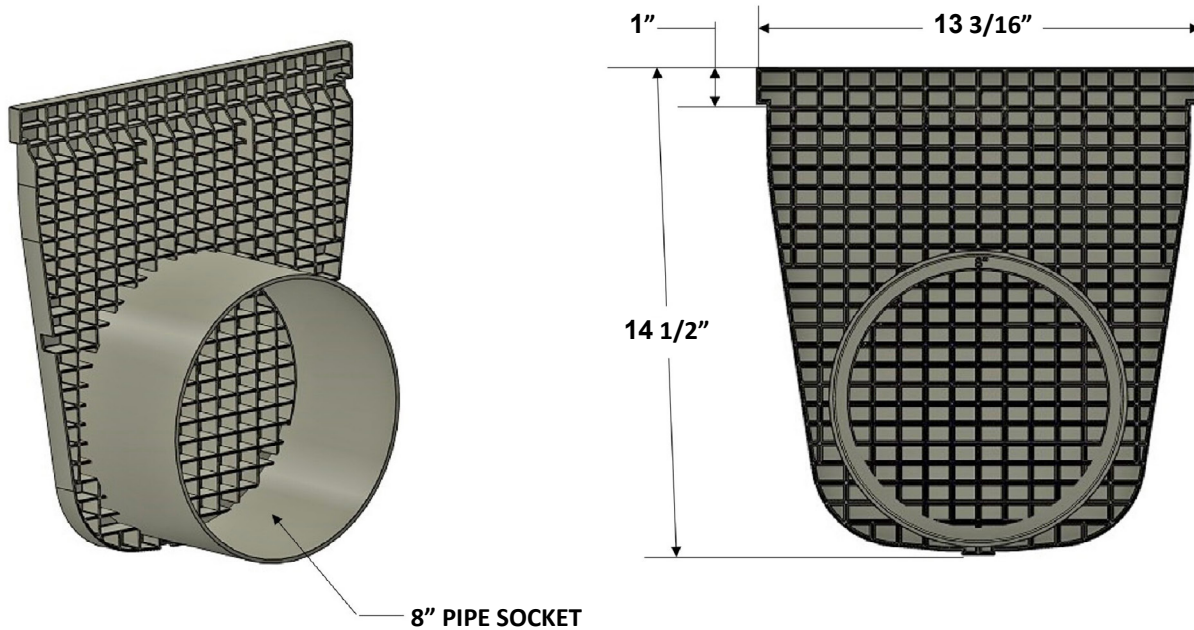

Location: \_\_\_\_\_

**T3000-PE08**

**COMBINATION END OUTLET / END  
CAP FOR ALL T3000 GRP CHANNELS**

**Specification:** MIFAB® T3000-PE08 end outlet and end cap with 8" socket connection outlet. Manufactured from plastic material.

**Function:** Used to provide an end outlet connection or end cap for MIFAB's various T3000 GRP channels. Guide marks across the top of the part indicate where it is to be cut to match the finished height of the selected T3000 channel.

**T3000-PE08 End Cap / End Outlet,  
8" socket connection**

Supplied By:

**TRENCHDRAIN  
SUPPLY**

877-903-7246

www.trenchdrainsupply.com

CALIFORNIA PROPOSITION 65 WARNING. This product contains chemicals known to the State of California to cause cancer and birth defects or other reproductive harm.