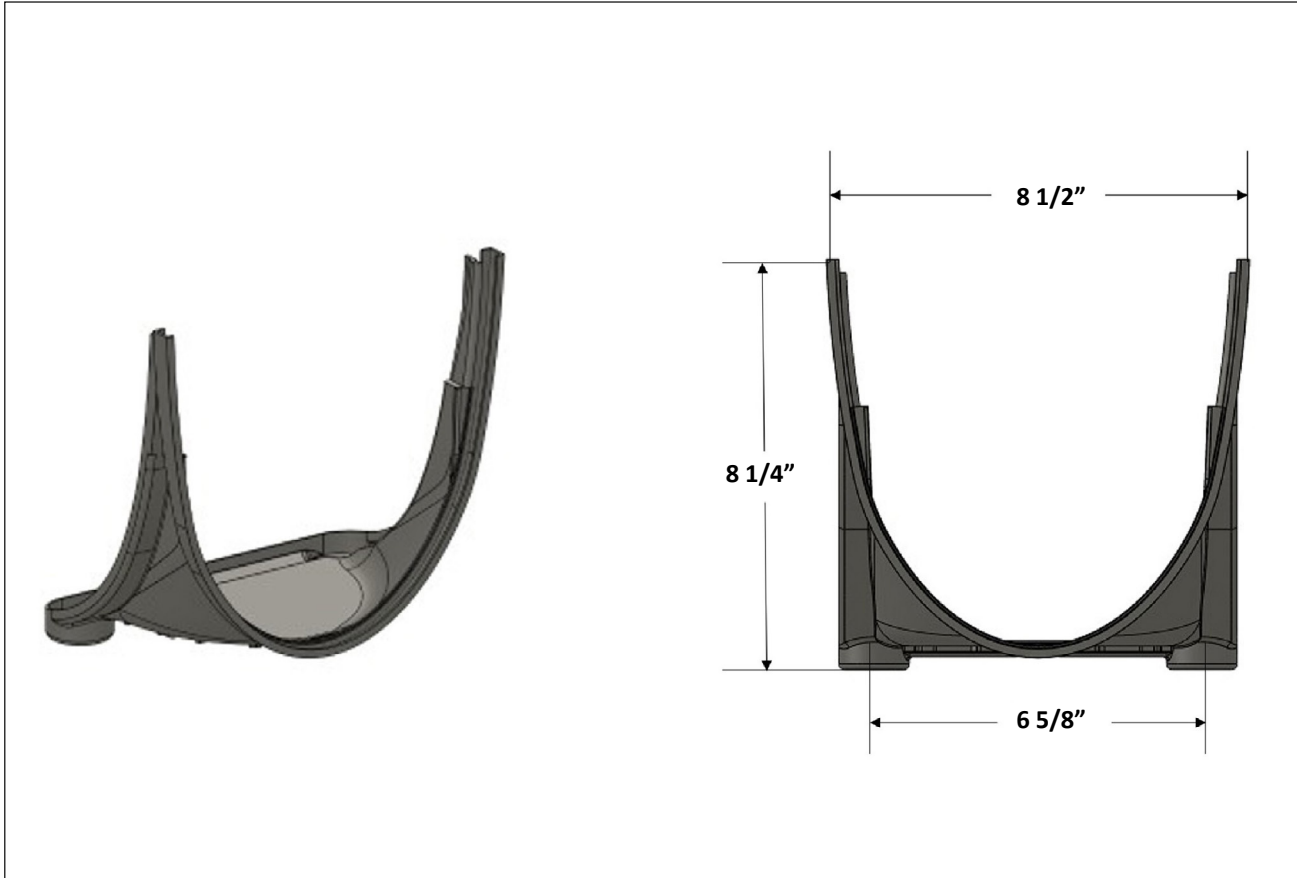

Location: _____

T2000-SIDE-ADAPT

SIDE OUTLET ADAPTER FOR
T2000 NEUTRAL GRP CHANNELS

Specification: MIFAB® T2000-SIDE-ADAPT plastic side outlet adapter for the T2000N, T2010N and T2020N neutral GRP channels. Designed to secure to the ends of these channels to receive another channel for a 90 degree connection.

Function: Used to provide a 90 degree channel connection for the T2000N, T2010N and T2020N neutral GRP channels to other T2000N, T2010N and T2020N neutral GRP channels.

T2000-SIDE-ADAPT

T2000N-SIDE-ADAPT	Side adapter for T2000N channel
T2010N-SIDE-ADAPT	Side adapter for T2010N channel
T2020N-SIDE-ADAPT	Side adapter for T2020N channel