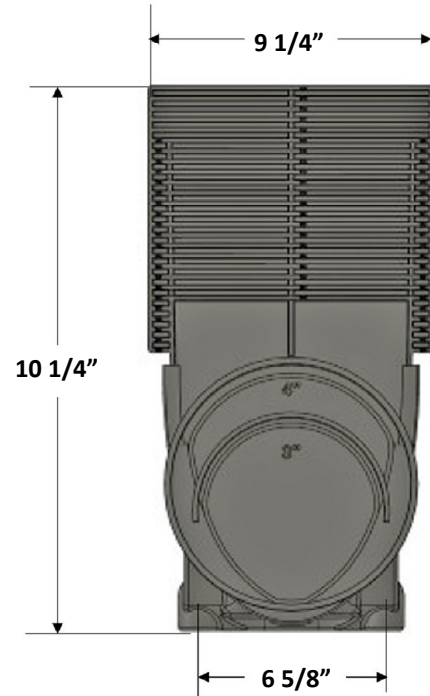

Location: \_\_\_\_\_

**T1400-SO4**

**SIDE OUTLET ADAPTER AND END OUTLET ASSEMBLY FOR T1400 NEUTRAL GRP CHANNELS**

**Specification:** MIFAB® T1400-SO4 plastic side outlet adapter and end outlet assembly for the T1400N, T1410N and T1420N neutral GRP channels. Designed to secure to the ends of these channels to have either a 3" or 4" side outlet connection.

**Function:** Used to provide a 90 degree end outlet connection for the T1400N, T1410N and T1420N neutral GRP channels.

It works with T1400N, T1410N, and T1420N channels.

**T1400-SO4**

<b>T1400-SO4 - T1400N</b>	Side Outlet Connector (T1400-SIDE-ADAPT and T1400-PEO for T1400N)
<b>T1410-SO4 - T1410N</b>	Side Outlet Connector (T1410-SIDE-ADAPT and T1400-PEO for T1410N)
<b>T1420-SO4 - T1420N</b>	Side Outlet Connector (T1420-SIDE-ADAPT and T1400-PEO for T1420N)