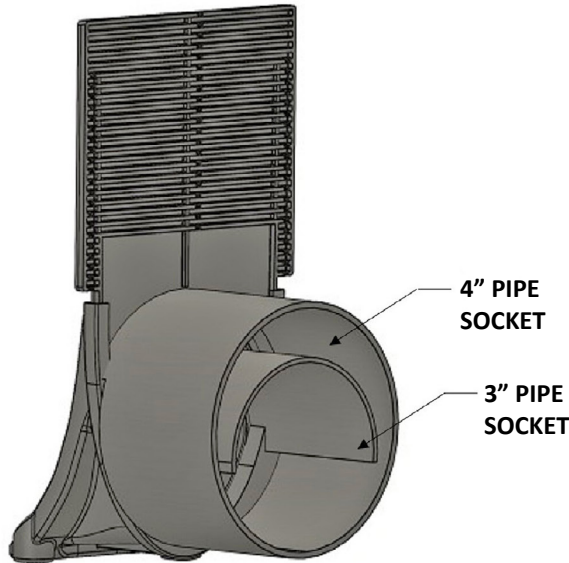

Location: \_\_\_\_\_

**T1400-SO4**

**SIDE OUTLET ADAPTER AND END OUTLET ASSEMBLY FOR T1400 NEUTRAL GRP CHANNELS**

**Specification:** MIFAB® T1400-SO4 plastic side outlet adapter and end outlet assembly for the T1400N, T1410N and T1420N neutral GRP channels. Designed to secure to the ends of these channels to have either a 3" or 4" side outlet connection.

**Function:** Used to provide a 90 degree end outlet connection for the T1400N, T1410N and T1420N neutral GRP channels.

It works with T1400N, T1410N, and T1420N channels.

**T1400-SO4**

<b>T1400-SO4 - T1400N</b>	Side Outlet Connector (T1400-SIDE-ADAPT and T1400-PEO for T1400N)
<b>T1410-SO4 - T1410N</b>	Side Outlet Connector (T1410-SIDE-ADAPT and T1400-PEO for T1410N)
<b>T1420-SO4 - T1420N</b>	Side Outlet Connector (T1420-SIDE-ADAPT and T1400-PEO for T1420N)