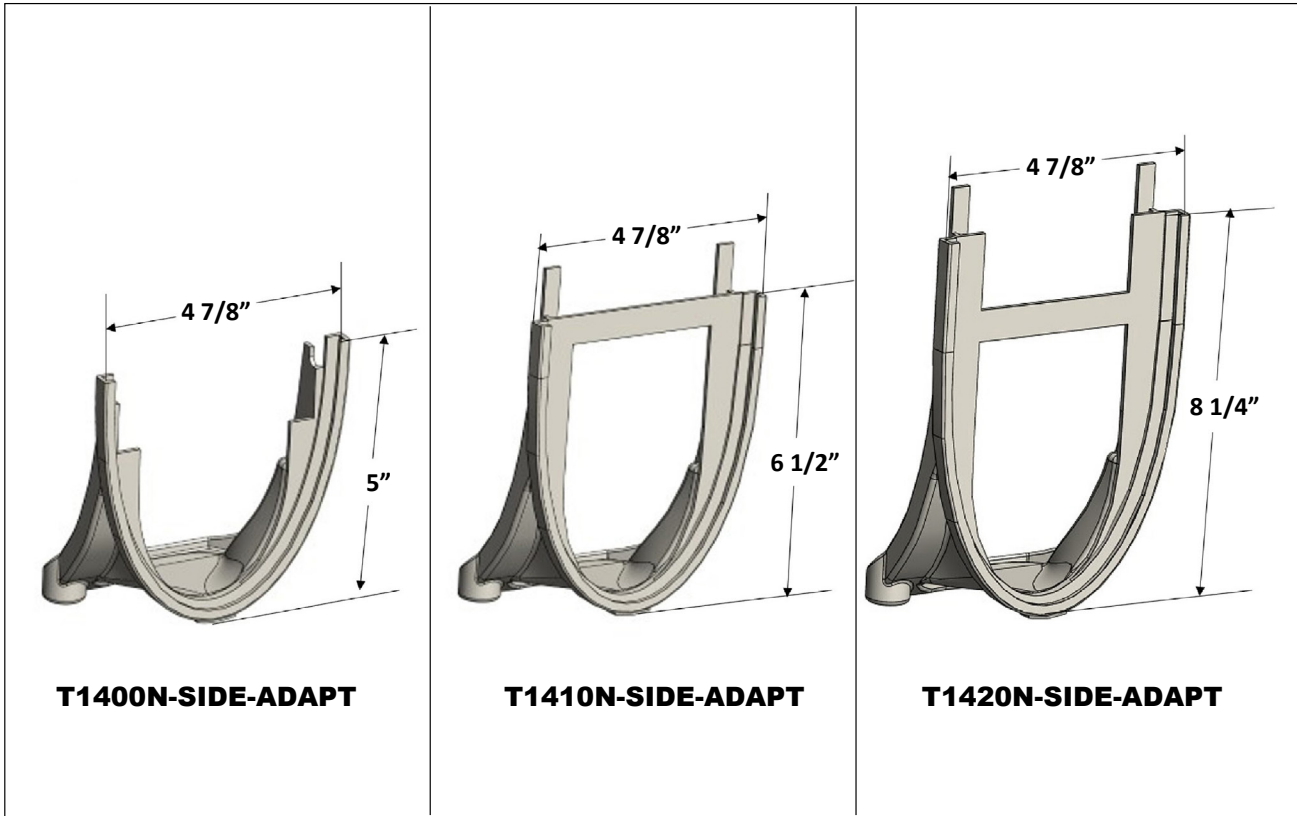

# T1400-SIDE-ADAPT

**SIDE OUTLET ADAPTER FOR  
T1400 NEUTRAL GRP CHANNELS**

**Specification:** MIFAB® T1400-SIDE-ADAPT plastic side outlet adapter for the T1400N, T1410N and T1420N neutral GRP channels. Designed to secure to the ends of these channels to receive another channel for a 90 degree connection.

**Function:** Used to provide a 90 degree channel connection for the T1400N, T1410N and T1420N neutral GRP channels to other T1400N, T1410N and T1420N neutral GRP channels.

T1400-SIDE-ADAPT	
T1400N-SIDE-ADAPT	Side adapter for T1400N channel
T1410N-SIDE-ADAPT	Side adapter for T1410N channel
T1420N-SIDE-ADAPT	Side adapter for T1420N channel