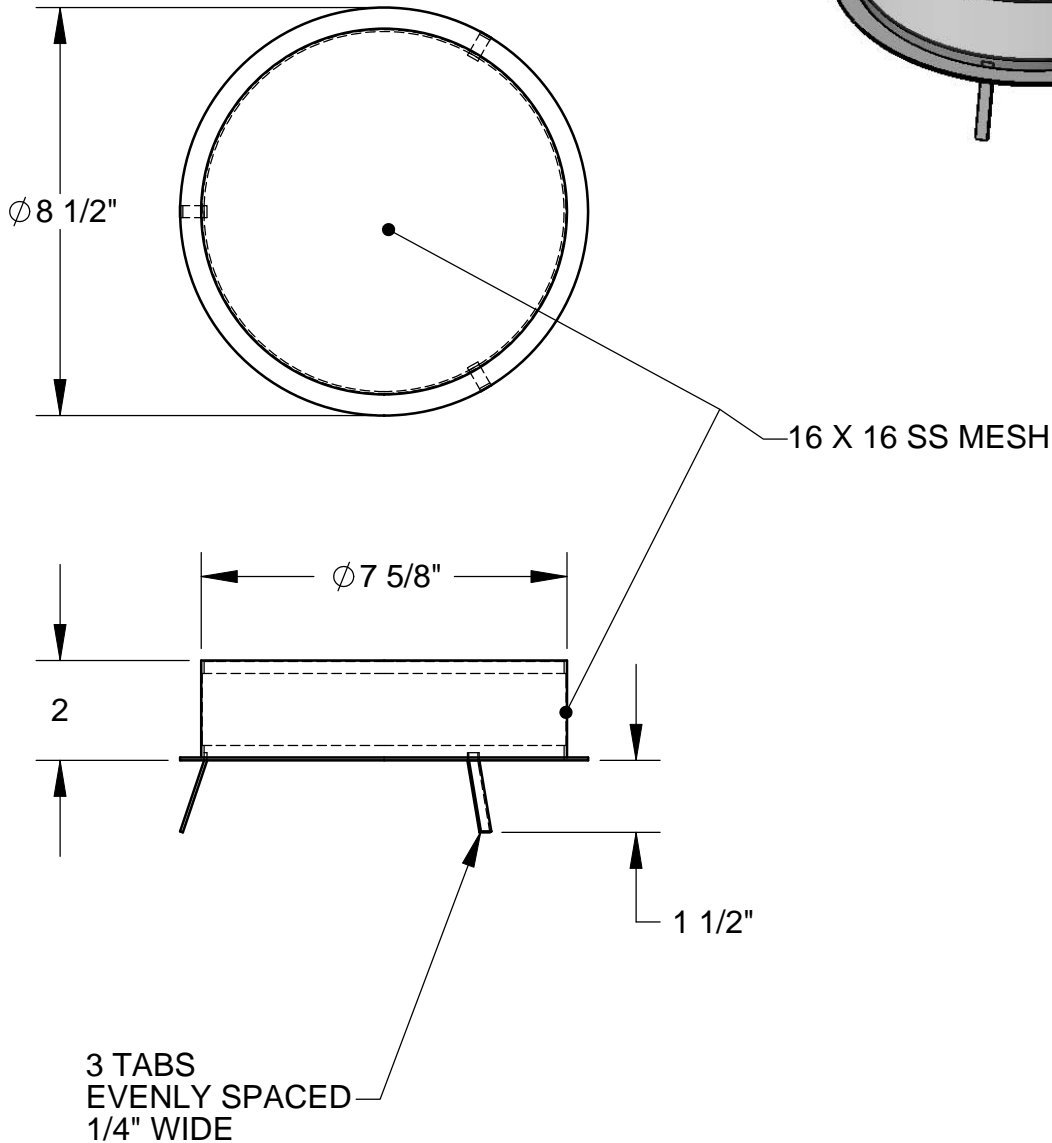

**SPECIFICATION:**

JOSAM SERIES EN3000 SS DOME BOTTOM STRAINER IN 16 X 16 MESH.

EN3000  
DOME BOTTOM  
LINT STRAINER

SERIES **EN3000-DBS**

Supplied By:

**TRENCHDRAIN  
SUPPLY**

877-903-7246

www.trenchdrainsupply.com

DATE OF LAST CHANGE: 04/01/10

DIMENSIONS ARE SUBJECT TO MANUFACTURERS  
TOLERANCES AND CHANGE WITHOUT NOTICE.  
WE CAN ASSUME NO RESPONSIBILITY FOR  
USE OF SUPERSEDED OR VOID DATA.

**JOSAM COMPANY**  
MICHIGAN CITY, INDIANA