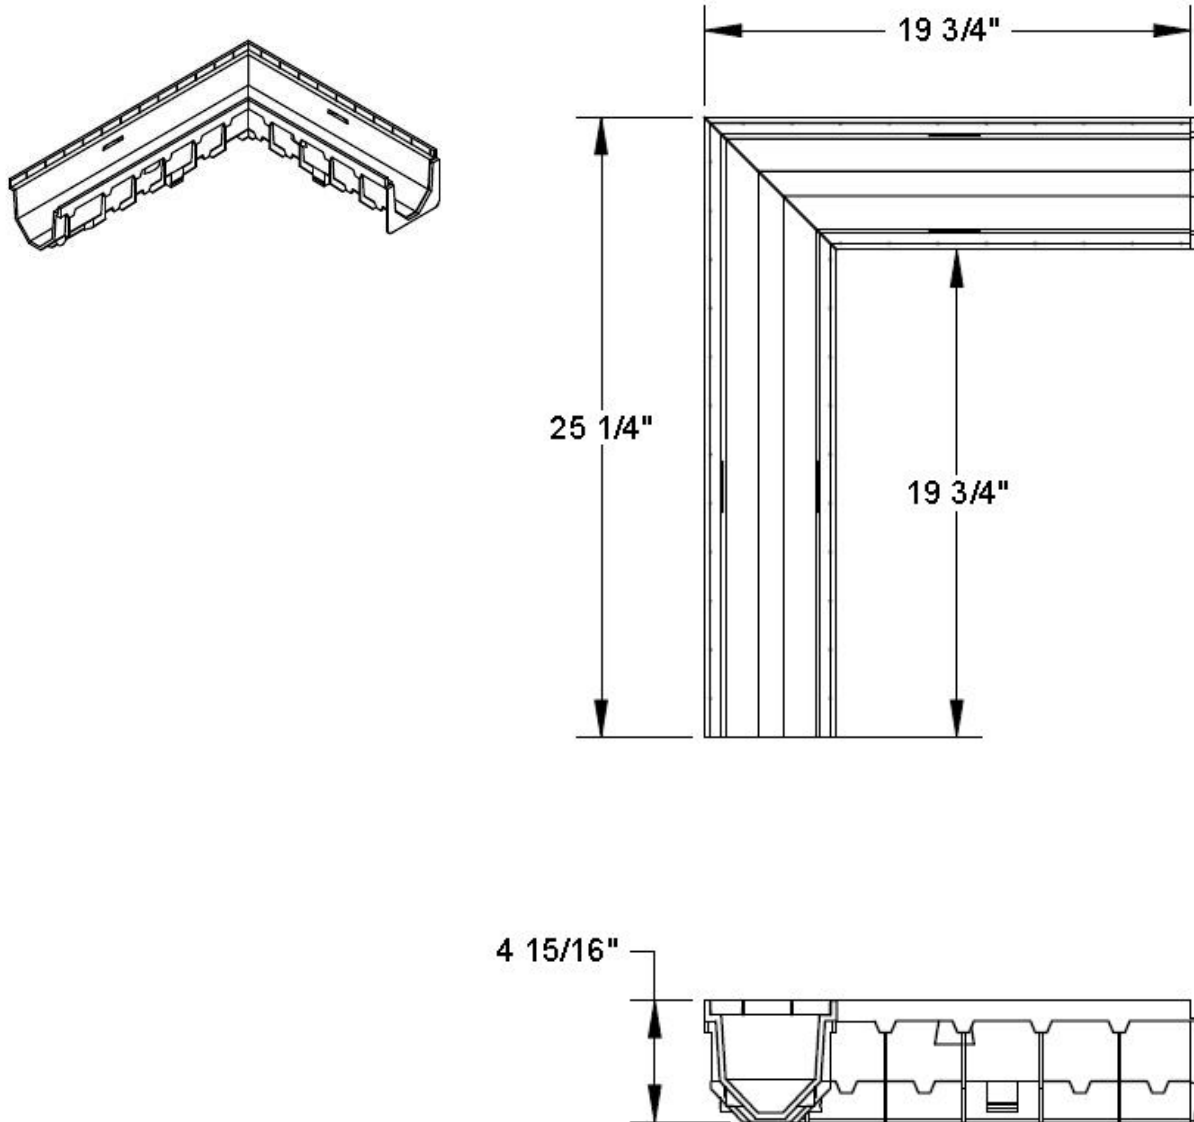

1-877-903-7246

<b>Number</b>  <b>141350</b>	<b>Series</b>  <b>141350</b> Mearin 100 Corner Channel Assy CPS303 Series
------------------------------------	---

<b>Manufacturer</b>   Quality engineered trench drain system	<b>Specification</b>  MEA 141350 REINFORCED FIBERGLASS CORNER CHANNEL ASSEMBLY FOR MEARIN 100 SIZE 4" INTERNAL WIDTH TRENCH CHANNELS. SUPPLIED BY TRENCH DRAIN SUPPLY.
--	--