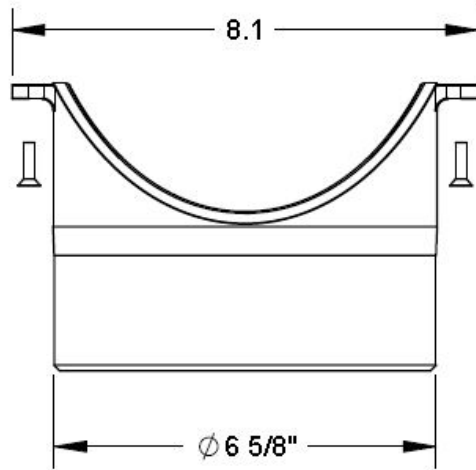

Number 200-OB6	Series CPS200 Bottom Outlet Pro Plus 200

200-OB6 Bottom Outlet

Manufacturer

Quality engineered trench drain system

Specification

MEA 200-OB6 BOTTOM OUTLET FOR PRO-PLUS 200C 8" INTERNAL WIDTH TRENCH CHANNELS. MADE WITH PVC MATERIAL AND DESIGNED TO FIT SECURELY IN 200C CHANNELS AND OTHER 200C ACCESSORIES, SUPPLIED BY TRENCH DRAIN SUPPLY.

DISCLAIMER - The customer and the customer's architects, engineers, consultants, and other professionals are completely responsible for the selection installation and maintenance of any product purchased from Trench Drain Supply and/or its manufacturers. TRENCH DRAIN SUPPLY MAKES NO WARRANTY, EXPRESS OR IMPLIED, AS TO THE SUITABILITY, DESIGN, MERCHANTABILITY, OR FITNESS OF THE PRODUCT FOR CUSTOMERS APPLICATION. The drawing and information provided remain the property and copyright of the manufacturer listed. The manufacturer reserves the right to modify specification without notice.