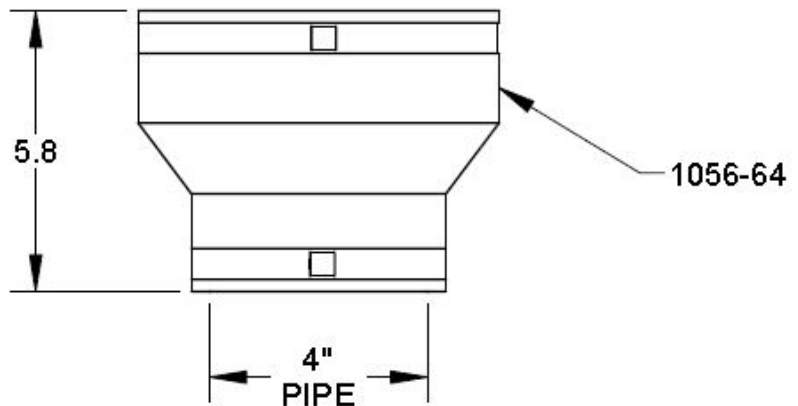

<p><b>Number</b></p> <p style="text-align: center;"><b>200-OB4</b></p>	<p><b>Series</b></p> <p style="text-align: center;"><b>CPS200</b> Bottom Outlet Pro Plus 200</p>
--	--

**200-OB4 Bottom Outlet**

<p><b>Manufacturer</b></p> <div style="border: 1px solid black; padding: 5px; text-align: center;">  </div> <p>Quality engineered trench drain system</p>	<p><b>Specification</b></p> <p>MEA 200-OB4 BOTTOM OUTLET FOR PRO-PLUS 200C 8" INTERNAL WIDTH TRENCH CHANNELS. MADE WITH PVC MATERIAL AND DESIGNED TO FIT SECURELY IN 200C CHANNELS AND OTHER 200C ACCESSORIES, SUPPLIED BY TRENCH DRAIN SUPPLY.</p>
--	---