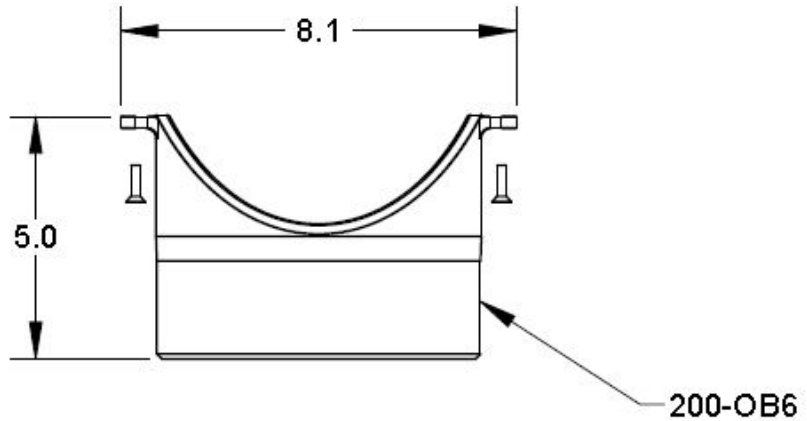

<p><b>Number</b></p> <p style="text-align: center;"><b>200-OB4</b></p>	<p><b>Series</b></p> <p style="text-align: center;"><b>CPS200</b> Bottom Outlet Pro Plus 200</p>
--	--

**200-OB4 Bottom Outlet**

<p><b>Manufacturer</b></p> <div style="border: 1px solid black; padding: 5px; text-align: center;">  </div> <p>Quality engineered trench drain system</p>	<p><b>Specification</b></p> <p>MEA 200-OB4 BOTTOM OUTLET FOR PRO-PLUS 200C 8" INTERNAL WIDTH TRENCH CHANNELS. MADE WITH PVC MATERIAL AND DESIGNED TO FIT SECURELY IN 200C CHANNELS AND OTHER 200C ACCESSORIES, SUPPLIED BY TRENCH DRAIN SUPPLY.</p>
--	---