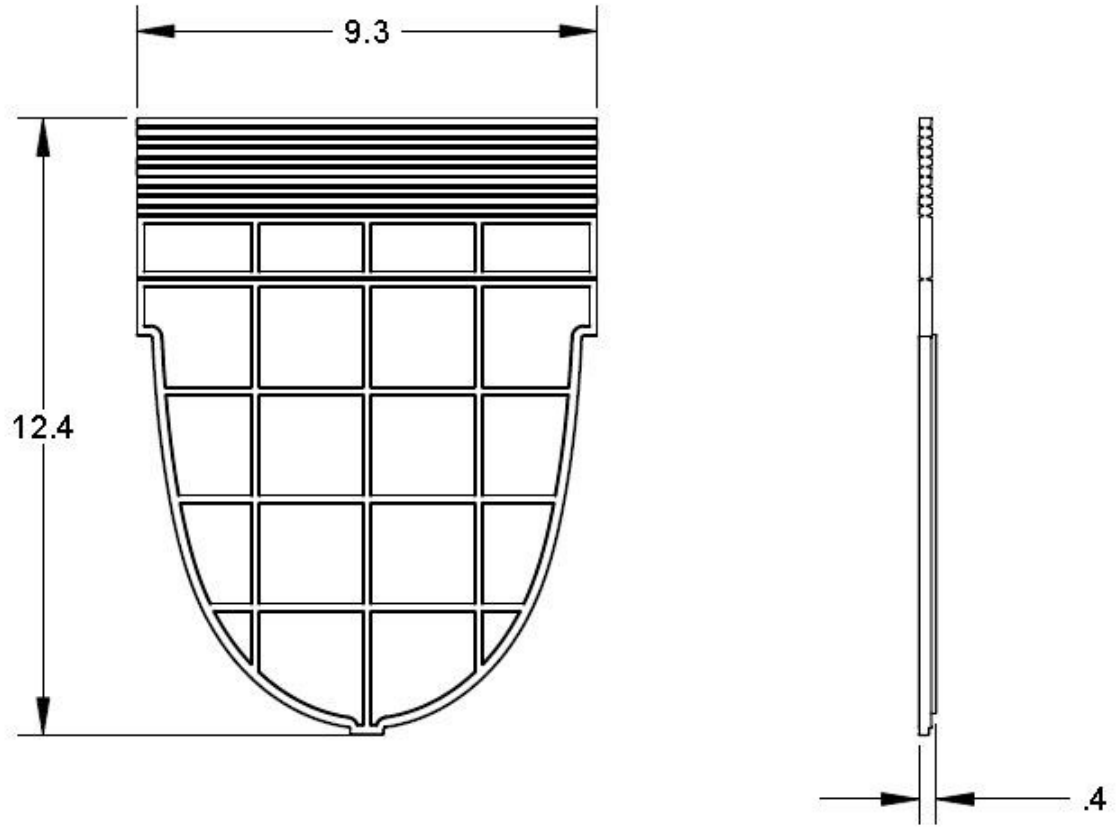

1-877-903-7246

<b>Number</b>  <b>200-EC</b>	<b>Series</b>  <b>CPS200</b> Solid End Cap Pro Plus 200
------------------------------------	---

**200-EC Solid End Cap**

**Manufacturer**

**Specification**

JOSAM 200-EC SOLID END CAP FOR PRO-PLUS 100C 8" INTERNAL WIDTH TRENCH CHANNELS. MADE WITH PVC MATERIAL AND DESIGNED TO FIT SECURELY IN 200C CHANNELS AND OTHER 200C ACCESSORIES, SUPPLIED BY TRENCH DRAIN SUPPLY.