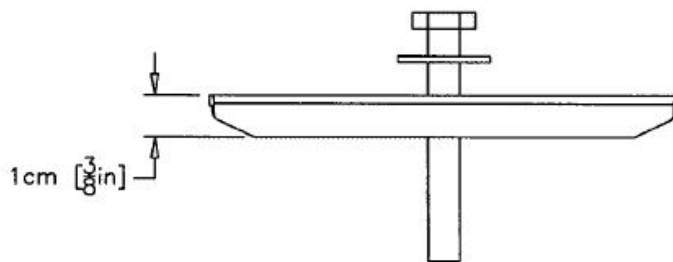

1-877-903-7246

www.trenchdrainsupply.com

<b>Number</b>  <b>152116</b>	<b>Series</b>  Galvanized Hex Head Lock Device 1000 Series Grates
------------------------------------	--

**Manufacturer**

**Specification**

MEA 152116 HEX HEAD LOCK DEVICE GALVANIZED STEEL, FITS 1000 SERIES CHANNELS, SUPPLIED BY TRENCH DRAIN SUPPLY.

DISCLAIMER - The customer and the customer's architects, engineers, consultants, and other professionals are completely responsible for the selection installation and maintenance of any product purchased from Trench Drain Supply and/or its manufacturers. TRENCH DRAIN SUPPLY MAKES NO WARRANTY, EXPRESS OR IMPLIED, AS TO THE SUITABILITY, DESIGN, MERCHANTABILITY, OR FITNESS OF THE PRODUCT FOR CUSTOMERS APPLICATION. The drawing and information provided remain the property and copyright of the manufacturer listed. The manufacturer reserves the right to modify specification without notice.