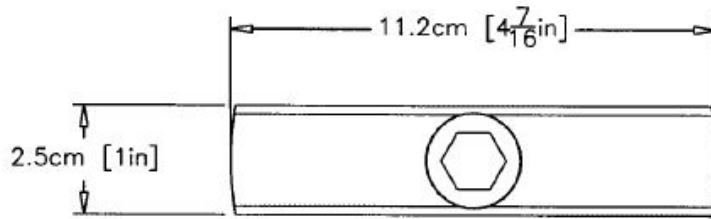

1-877-903-7246

www.trenchdrainsupply.com

<b>Number</b>  <b>152116</b>	<b>Series</b>  Galvanized Hex Head Lock Device 1000 Series Grates
------------------------------------	--

**Manufacturer**

**Specification**

MEA 152116 HEX HEAD LOCK DEVICE GALVANIZED STEEL, FITS 1000 SERIES CHANNELS, SUPPLIED BY TRENCH DRAIN SUPPLY.

DISCLAIMER - The customer and the customer's architects, engineers, consultants, and other professionals are completely responsible for the selection installation and maintenance of any product purchased from Trench Drain Supply and/or its manufacturers. TRENCH DRAIN SUPPLY MAKES NO WARRANTY, EXPRESS OR IMPLIED, AS TO THE SUITABILITY, DESIGN, MERCHANTABILITY, OR FITNESS OF THE PRODUCT FOR CUSTOMERS APPLICATION. The drawing and information provided remain the property and copyright of the manufacturer listed. The manufacturer reserves the right to modify specification without notice.