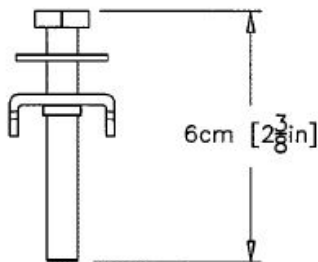

1-877-903-7246

www.trenchdrainsupply.com

<b>Number</b>  <b>152116</b>	<b>Series</b>  Galvanized Hex Head Lock Device 1000 Series Grates
------------------------------------	--

**Manufacturer**

**Specification**

MEA 152116 HEX HEAD LOCK DEVICE GALVANIZED STEEL, FITS 1000 SERIES CHANNELS, SUPPLIED BY TRENCH DRAIN SUPPLY.

DISCLAIMER - The customer and the customer's architects, engineers, consultants, and other professionals are completely responsible for the selection installation and maintenance of any product purchased from Trench Drain Supply and/or its manufacturers. TRENCH DRAIN SUPPLY MAKES NO WARRANTY, EXPRESS OR IMPLIED, AS TO THE SUITABILITY, DESIGN, MERCHANTABILITY, OR FITNESS OF THE PRODUCT FOR CUSTOMERS APPLICATION. The drawing and information provided remain the property and copyright of the manufacturer listed. The manufacturer reserves the right to modify specification without notice.