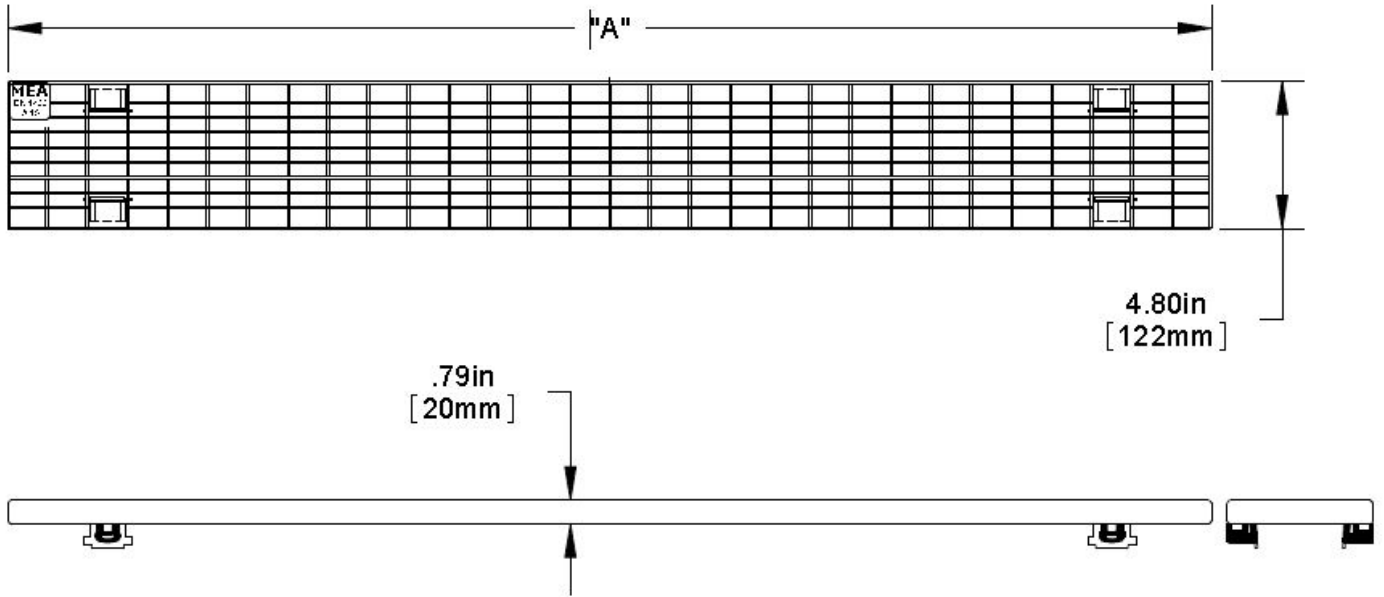

1-877-903-7246

www.trenchdrainsupply.com

Number	140240	Series	CPS100 Stainless Steel Mesh A Class Half Pro Plus 100
---------------	---------------	---------------	--

PART NO.	"A"
140240	19.6 [499]

SLOT SIZES:
 1.23 X .57 - OUTSIDE ROWS
 1.23 X .43 - INSIDE ROWS

Manufacturer	Specification
 Quality engineered trench drain system	MEA STAINLESS STEEL MESH GRATE WITH STARFIX SECURING FEATURE AND CLASS A LOAD RATING (3,500 LBS. - 70 PSI) SUPPLIED BY TRENCH DRAIN SUPPLY.