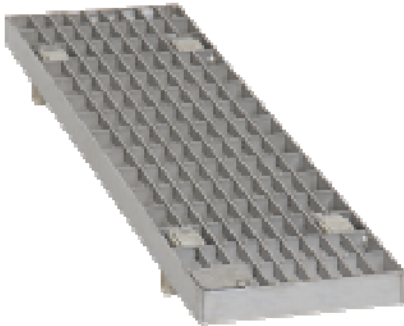

1-877-903-7246

www.trenchdrainsupply.com

Number	140240	Series	CPS100 Stainless Steel Mesh A Class Half Pro Plus 100
---------------	---------------	---------------	--

PART NO.	"A"
140240	19.6 [499]

SLOT SIZES:
 1.23 X .57 - OUTSIDE ROWS
 1.23 X .43 - INSIDE ROWS

Manufacturer	Specification
 Quality engineered trench drain system	MEA STAINLESS STEEL MESH GRATE WITH STARFIX SECURING FEATURE AND CLASS A LOAD RATING (3,500 LBS. - 70 PSI) SUPPLIED BY TRENCH DRAIN SUPPLY.