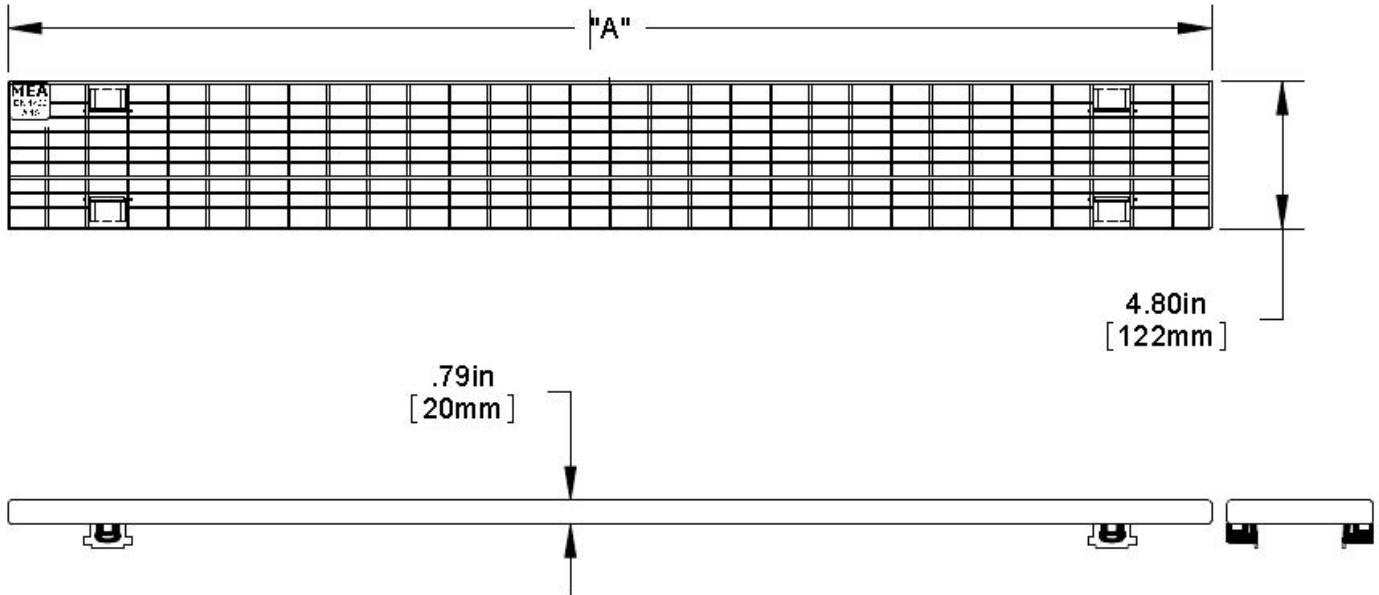

1-877-903-7246

www.trenchdrainsupply.com

Number	140238	Series	CPS100 Stainless Mesh Grate Pro Plus 100
---------------	---------------	---------------	---

PART NO.	"A"
140238	39.3 [998]

SLOT SIZES:
 1.23 X .57 - OUTSIDE ROWS
 1.23 X .43 - INSIDE ROWS

Manufacturer	Specification
 Quality engineered trench drain system	MEA STAINLESS STEEL SLOTTED GRATE WITH STARFIX SECURING FEATURE AND CLASS A LOAD RATING (3,500 LBS. - 70 PSI), SUPPLIED BY TRENCH DRAIN SUPPLY.