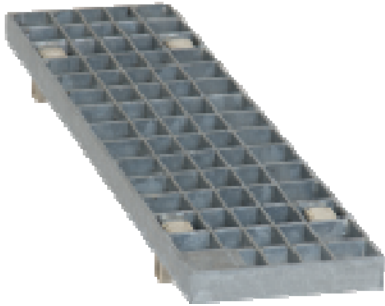

1-877-903-7246

www.trenchdrainsupply.com

Number <p style="text-align: center;">140140</p>	Series <p style="text-align: center;">CPS100 Galvanized Mesh Grate Pro Plus 100</p>
---	--

PART NO.	"A"
140140	39.3 [998]
140142	19.6 [499]

SLOT SIZES:
 1.19 X 1.06 - OUTSIDE ROWS
 1.19 X .71 - INSIDE ROWS

Manufacturer <div style="border: 1px solid black; padding: 5px; text-align: center;">  Quality engineered trench drain system </div>	Specification MEA GALVANIZED STEEL MESH GRATE WITH STARFIX SECURING FEATURE AND CLASS C LOAD RATING (56,000 LBS. - 1,162 PSI). SUPPLIED BY TRENCH DRAIN SUPPLY.
--	---