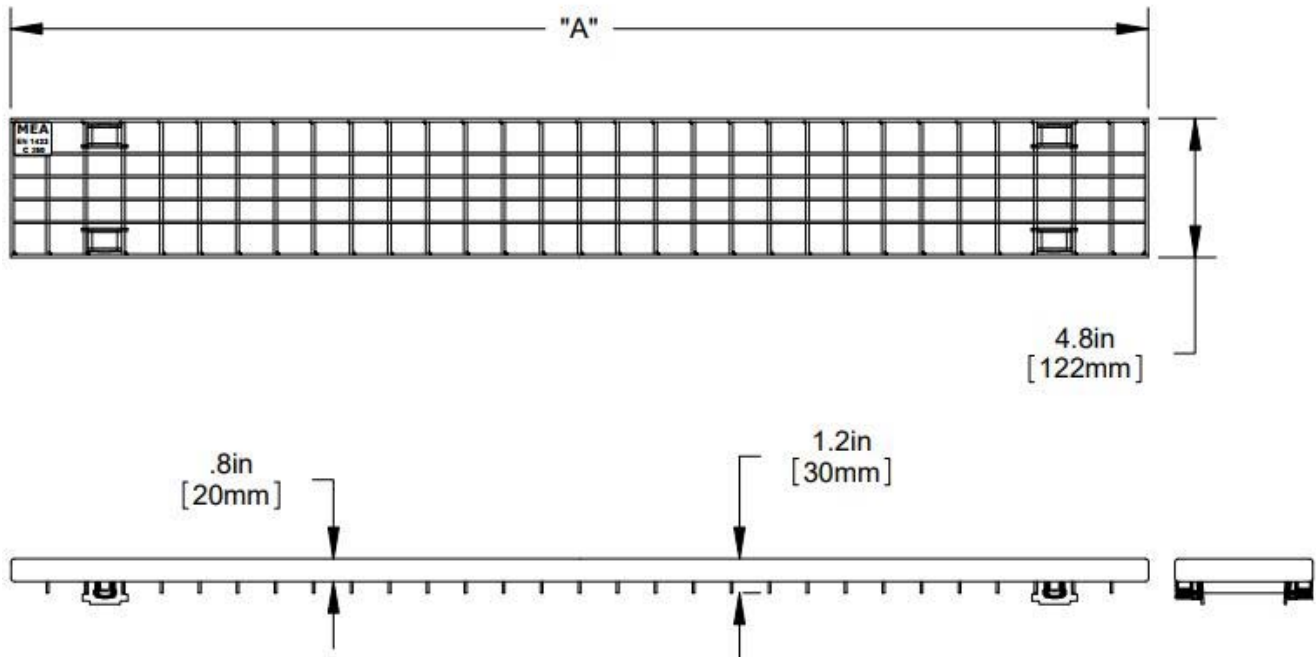

1-877-903-7246

www.trenchdrainsupply.com

Number <p style="text-align: center;">140140</p>	Series <p style="text-align: center;">CPS100 Galvanized Mesh Grate Pro Plus 100</p>
---	--

PART NO.	"A"
140140	39.3 [998]
140142	19.6 [499]

SLOT SIZES:
 1.19 X 1.06 - OUTSIDE ROWS
 1.19 X .71 - INSIDE ROWS

Manufacturer <div style="border: 1px solid black; padding: 5px; text-align: center;">  Quality engineered trench drain system </div>	Specification MEA GALVANIZED STEEL MESH GRATE WITH STARFIX SECURING FEATURE AND CLASS C LOAD RATING (56,000 LBS. - 1,162 PSI). SUPPLIED BY TRENCH DRAIN SUPPLY.
--	---