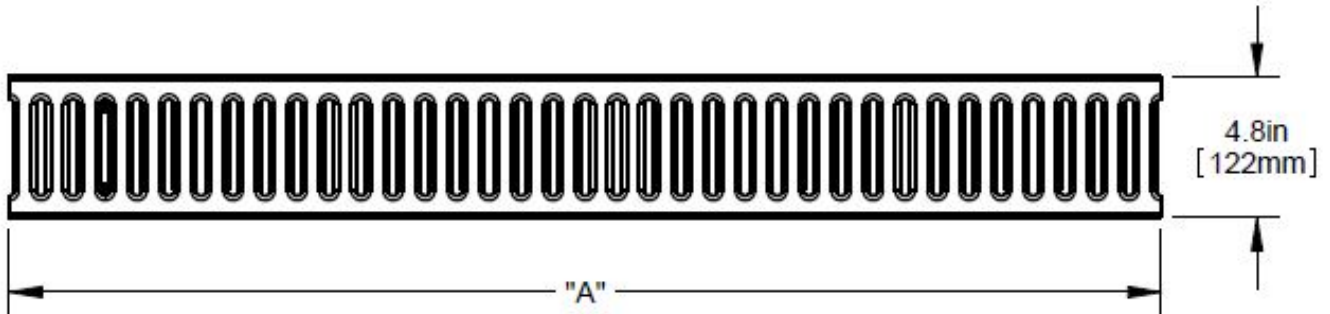

1-877-903-7246

www.trenchdrainsupply.com

<b>Number</b> <b>140136 / 140138</b>	<b>Series</b> <b>CPS100</b> C Galvanized Slotted Grate Starfix Pro Plus 100
-----------------------------------------	--------------------------------------------------------------------------------------

PART NO.	"A"
140136	39.3 [998]
140138	19.6 [499]

<b>Manufacturer</b>  Quality engineered trench drain system	<b>Specification</b> MEA GALVANIZED STEEL SLOTTED GRATE WITH STARFIX SECURING FEATURE AND CLASS C LOAD RATING (56,000 LBS. - 1,162 PSI), SUPPLIED BY TRENCH DRAIN SUPPLY.
------------------------------------------------------------------------------------------------------------------------------------------------------	------------------------------------------------------------------------------------------------------------------------------------------------------------------------------