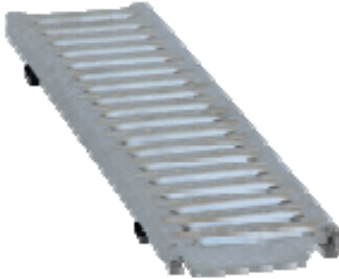

1-877-903-7246

www.trenchdrainsupply.com

<b>Number</b> <b>140136 / 140138</b>	<b>Series</b> <b>CPS100</b> C Galvanized Slotted Grate Starfix Pro Plus 100
-----------------------------------------	--------------------------------------------------------------------------------------

PART NO.	"A"
140136	39.3 [998]
140138	19.6 [499]

<b>Manufacturer</b>  Quality engineered trench drain system	<b>Specification</b> MEA GALVANIZED STEEL SLOTTED GRATE WITH STARFIX SECURING FEATURE AND CLASS C LOAD RATING (56,000 LBS. - 1,162 PSI), SUPPLIED BY TRENCH DRAIN SUPPLY.
------------------------------------------------------------------------------------------------------------------------------------------------------	------------------------------------------------------------------------------------------------------------------------------------------------------------------------------