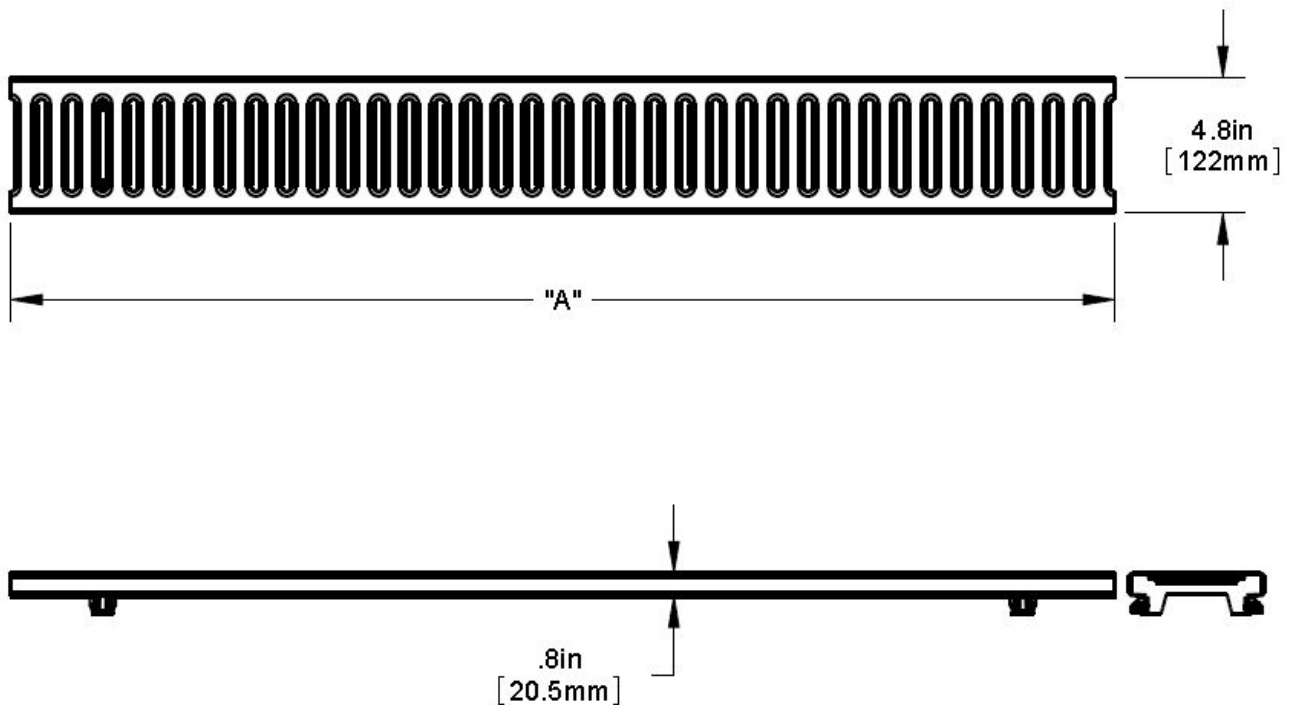

1-877-903-7246

www.trenchdrainsupply.com

<b>Number</b>  <p style="text-align: center;"><b>140120</b></p>	<b>Series</b>  <p style="text-align: center;"><b>CPS100</b> Galvanized Slotted Grate Standard Pro Plus 100</p>
---	--

SLOT SIZE: 3.3 X 0.3

PART NO.	"A"
140120	39.3 [998]
140122	19.6 [499]

<b>Manufacturer</b>  <div style="border: 1px solid black; padding: 5px; text-align: center;">               Quality engineered trench drain system         </div>	<b>Specification</b>  MEA GALVANIZED STEEL SLOTTED GRATE WITH STARFIX SECURING FEATURE AND CLASS A LOAD RATING (3,500 LBS. - 70 PSI), SUPPLIED BY TRENCH DRAIN SUPPLY.
--	--