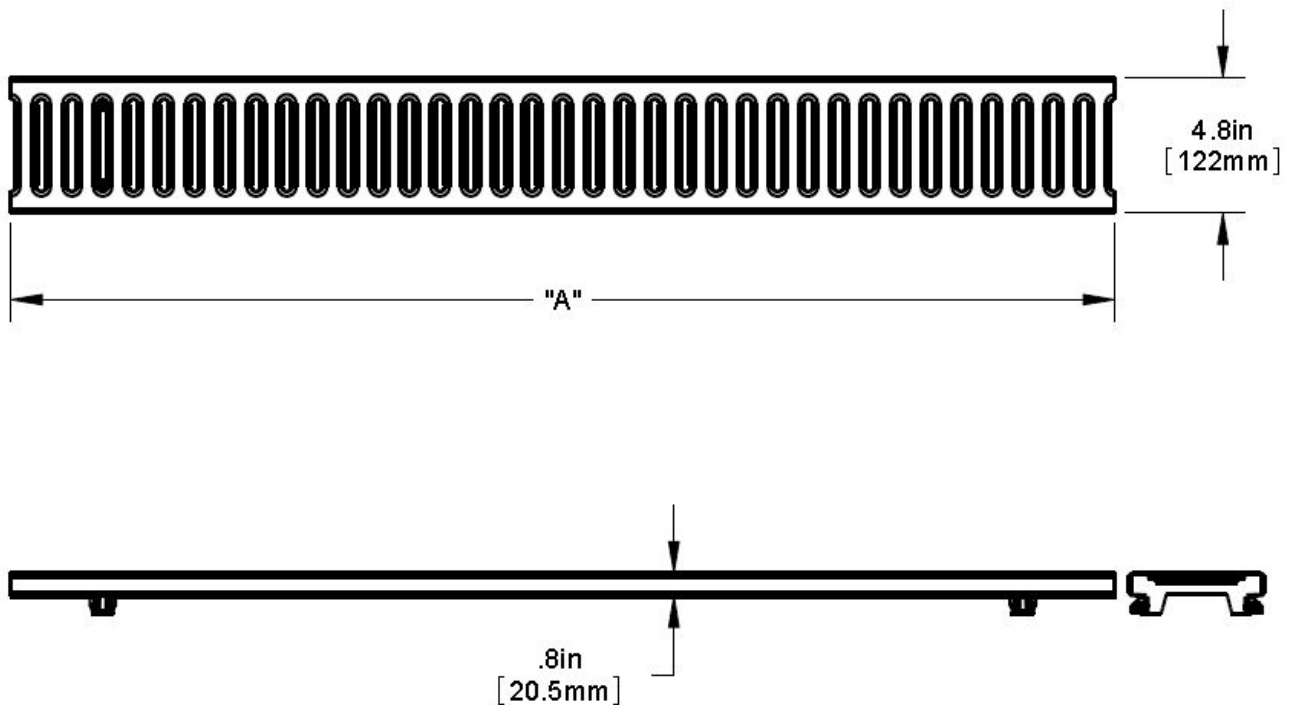

1-877-903-7246

www.trenchdrainsupply.com

<b>Number</b>	<b>140120</b>	<b>Series</b>	<b>CPS100</b> Galvanized Slotted Grate Standard Pro Plus 100
---------------	---------------	---------------	--

SLOT SIZE: 3.3 X 0.3

PART NO.	"A"
140120	39.3 [998]
140122	19.6 [499]

**Manufacturer**

**Specification**

MEA GALVANIZED STEEL SLOTTED GRATE WITH STARFIX SECURING FEATURE AND CLASS A LOAD RATING (3,500 LBS. - 70 PSI), SUPPLIED BY TRENCH DRAIN SUPPLY.