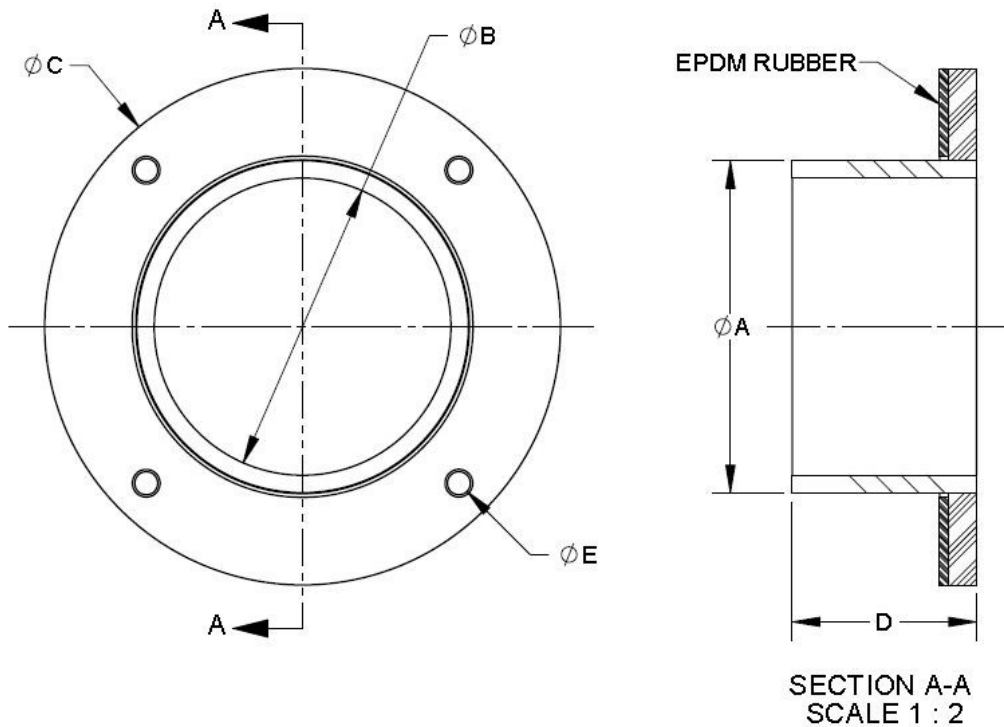

Number

**100-CB-OUT**

Series

**CPS100**  
Catch Basin Outlet  
Pro Plus 100

**100-CB-OUT Catch Basin Outlet**

PART NUMBER	DIM "A"	DIM "B"	DIM "C"	DIM "D"	DIM "E"
350152	8.63"	7.98"	11.00"	4.75"	0.44"
350153	6.63"	6.07"	9.00"	3.75"	0.38"
350154	4.50"	4.03"	7.00"	2.50"	0.31"

Manufacturer

Specification

CATCH BASIN OUTLET MADE OF PVC PIPE TO CONNECT TO PVC PIPE. HARDWARE SUPPLIED BY OTHERS, SUPPLIED BY TRENCH DRAIN SUPPLY.

DISCLAIMER - The customer and the customer's architects, engineers, consultants, and other professionals are completely responsible for the selection installation and maintenance of any product purchased from Trench Drain Supply and/or its manufacturers. TRENCH DRAIN SUPPLY MAKES NO WARRANTY, EXPRESS OR IMPLIED, AS TO THE SUITABILITY, DESIGN, MERCHANTABILITY, OR FITNESS OF THE PRODUCT FOR CUSTOMERS APPLICATION. The drawing and information provided remain the property and copyright of the manufacturer listed. The manufacturer reserves the right to modify specification without notice.