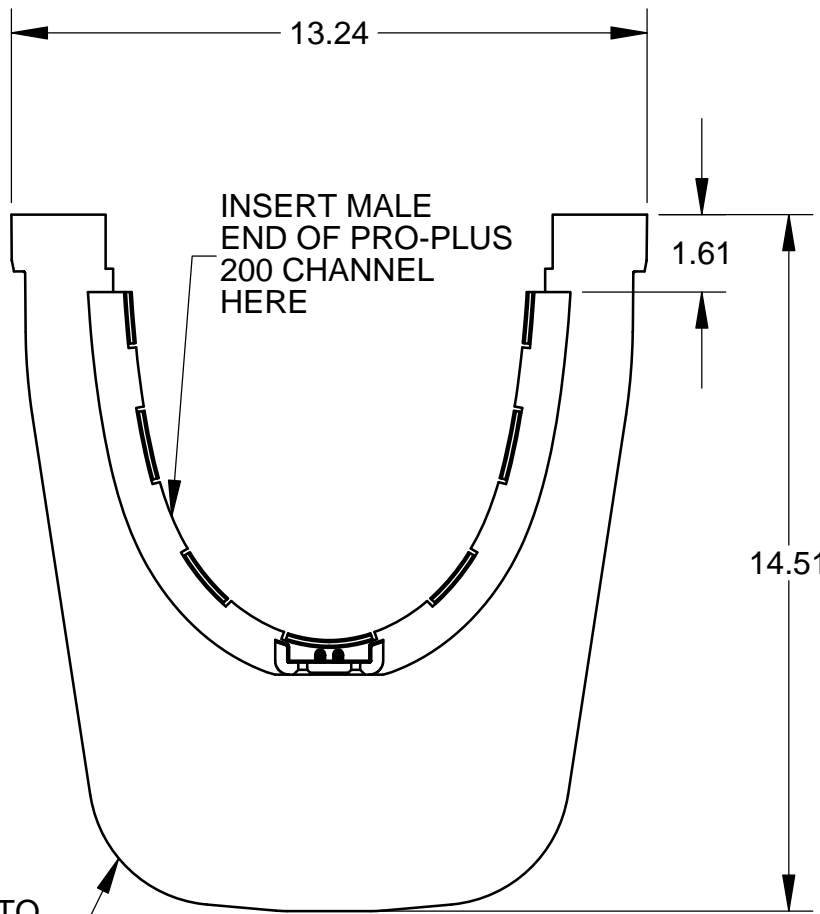

**SPECIFICATION:**

SPECIAL ENDCAP ALLOWS PRO-PLUS 200 TRENCH DRAIN TO RUN INTO PRO-PLUS 300 TRENCH DRAIN.

**SPECIAL ENDCAP  
PROPLUS 200 INTO 300**

SERIES **300-EC-BSCB**

Supplied By:

**TRENCHDRAIN  
SUPPLY**

877-903-7246

www.trenchdrainsupply.com

DATE OF LAST CHANGE: 12/02/13

DIMENSIONS ARE SUBJECT TO MANUFACTURERS TOLERANCES AND CHANGE WITHOUT NOTICE. WE CAN ASSUME NO RESPONSIBILITY FOR USE OF SUPERSEDED OR VOID DATA.