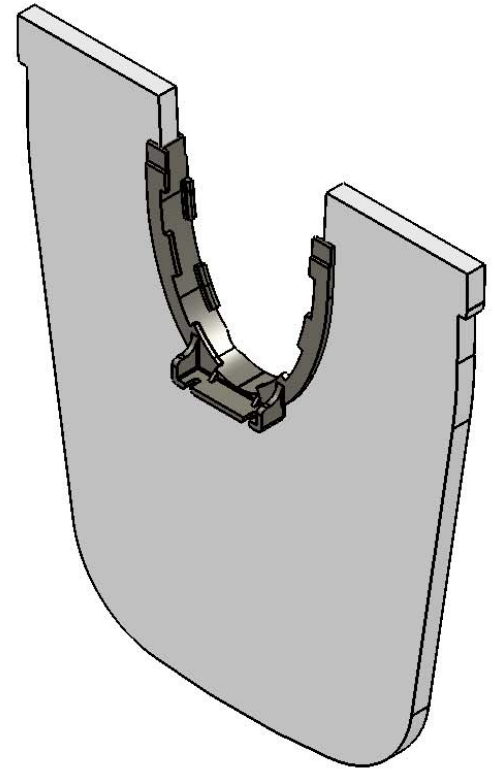

SPECIFICATION:

SPECIAL ENDCAP ALLOWS PRO-PLUS 100 TRENCH DRAIN TO RUN INTO PRO-PLUS 300 TRENCH DRAIN.

SPECIAL ENDCAP

PROPLUS 100 INTO 300

SERIES **300-100-EC-BSCB**

Supplied By:

**TRENCHDRAIN
SUPPLY**

877-903-7246

www.trenchdrainsupply.com

INSERT INTO FEMALE END OF PRO-PLUS 300 CHANNEL

INSERT MALE END OF PRO-PLUS 100 CHANNEL HERE

DATE OF LAST CHANGE: 12/11/13

DIMENSIONS ARE SUBJECT TO MANUFACTURERS TOLERANCES AND CHANGE WITHOUT NOTICE. WE CAN ASSUME NO RESPONSIBILITY FOR USE OF SUPERSEDED OR VOID DATA.