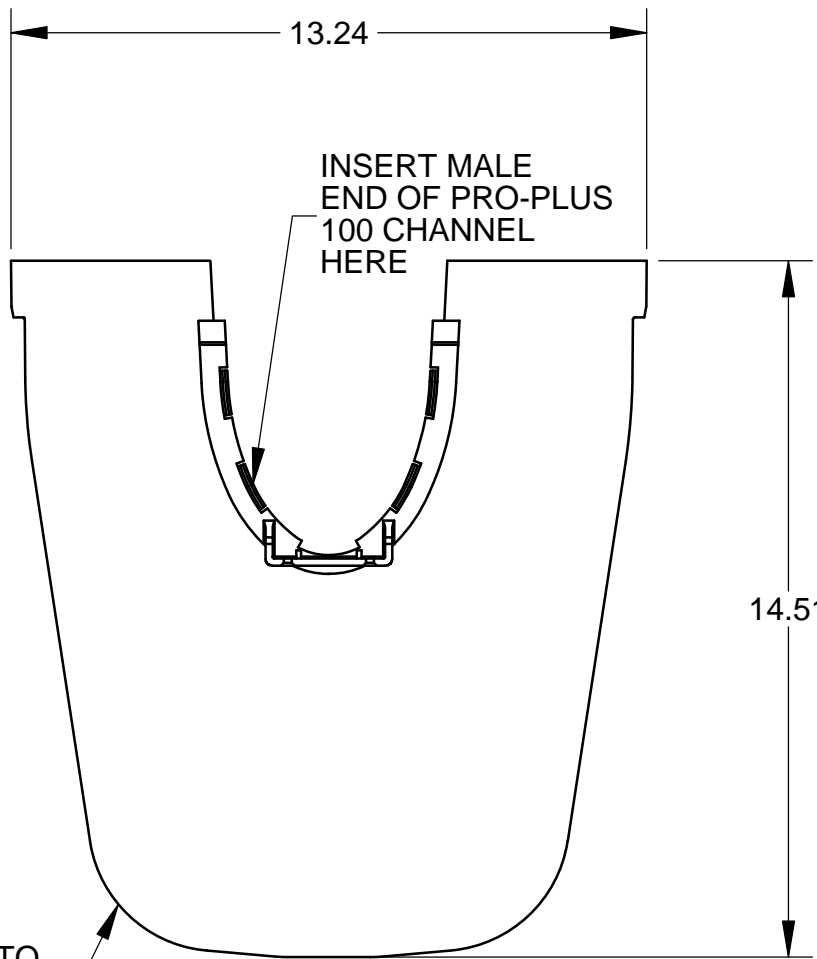

SPECIFICATION:

SPECIAL ENDCAP ALLOWS PRO-PLUS 100 TRENCH DRAIN TO RUN INTO PRO-PLUS 300 TRENCH DRAIN.

SPECIAL ENDCAP

PROPLUS 100 INTO 300

SERIES **300-100-EC-BSCB**

Supplied By:

**TRENCHDRAIN
SUPPLY**

877-903-7246

www.trenchdrainsupply.com

INSERT INTO FEMALE END OF PRO-PLUS 300 CHANNEL

INSERT MALE END OF PRO-PLUS 100 CHANNEL HERE

DATE OF LAST CHANGE: 12/11/13

DIMENSIONS ARE SUBJECT TO MANUFACTURERS TOLERANCES AND CHANGE WITHOUT NOTICE. WE CAN ASSUME NO RESPONSIBILITY FOR USE OF SUPERSEDED OR VOID DATA.