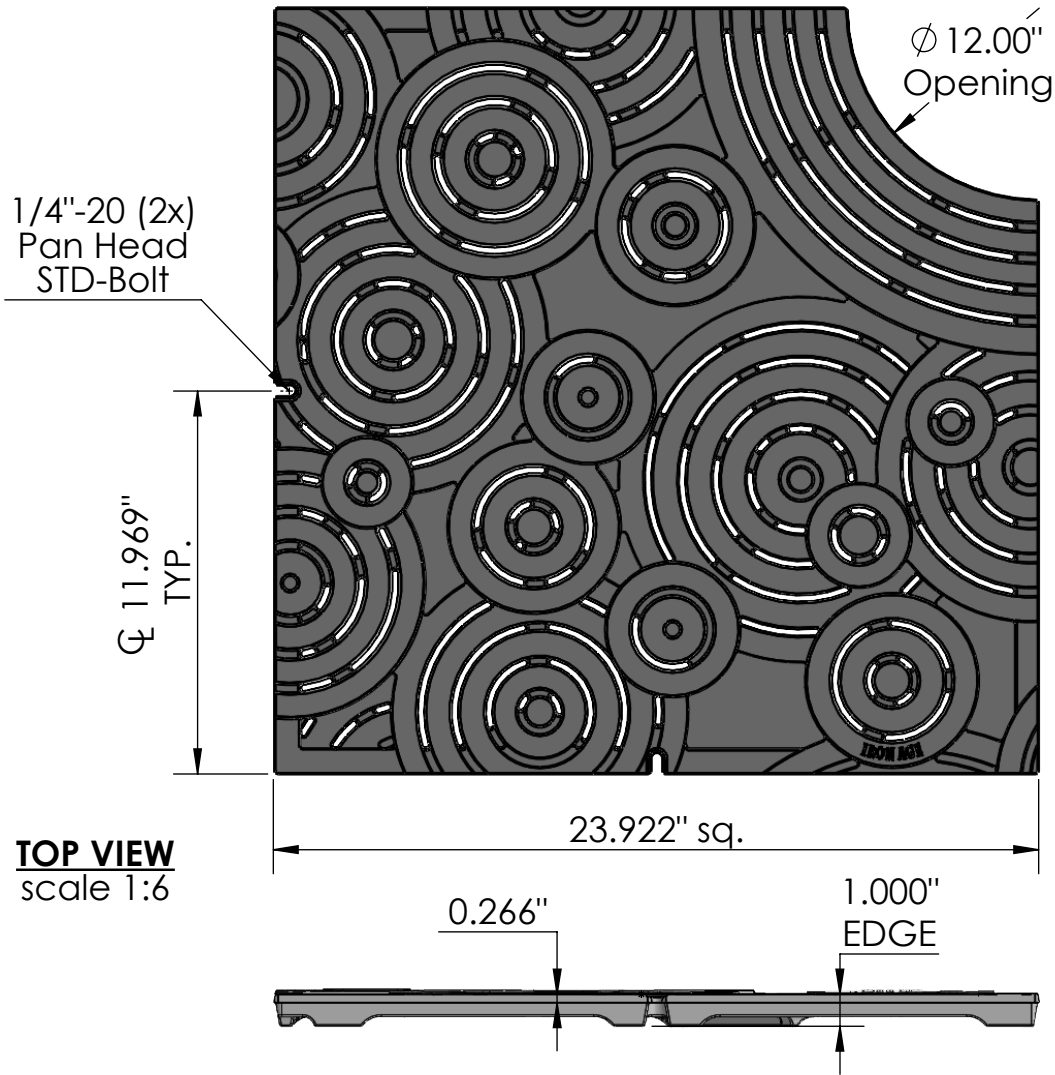

**TOP VIEW**  
scale 1:12

**CASTING-ID**  
scale 1:2

1/4"-20 (8x)  
Pan Head  
STD-Bolt

**ISO-VIEW**  
scale 1:18

**SIDE VIEW**  
scale 1:12

**NOTES:**

1. Heelproof: No thru openings greater than 1/4".
2. Pieces per Set: 4
3. Due to casting inconsistencies, all dimensions are nominal.
4. Center Opening Options:  
Cast at 12", Breakouts at 14", 16", 18" & 20".
5. Pedestrian Load Only.

Supplied By:  
**TRENCH DRAIN  
SUPPLY**  
877-903-7246  
www.trenchdrainsupply.com

**Oblio 4' x 4' Tree Grate Heel Proof**

Made in USA ©2007 Iron Age Designs

 <b>IRON AGE DESIGNS</b> Telephone 206.276.0925 www.ironagegrates.com	<b>Material:</b> Cast Iron A48 or better	<b>Weight:</b> 246.56 lbs.	<b>Free Drain Area:</b> 177.68 in/sq. or 8.16 %	<b>By:</b> MS <b>Checked:</b> MS <b>Date:</b> 3-22-21
	<b>Finish:</b> Raw	<b>Edge:</b> 1.000"	<b>Flow Rate:</b> 232.76 GPM	<b>© Registration:</b> VA 2-159-800 <b>Scale:</b> NTS
	<b>Fits:</b> Iron Age Custom Frame SOLD SEPARATELY	<b>Product ID:</b> OX48-48I99TGHP	<b>Drawing Name:</b> 01_OBL_I_48x48HP_TreeGrate_Comp	

**TOP VIEW**  
scale 1:6

**CASTING-ID**  
scale 1:2

**ISO-VIEW**  
scale 1:8

**NOTES:**

1. Heelprof: No thru openings greater than 1/4".
2. Due to casting inconsistencies, all dimensions are nominal.
3. Pedestrian Load Only.

Supplied By:  
**TRENCH DRAIN**  
SUPPLY  
877-903-7246  
www.trenchdrainsupply.com

Made in USA ©2007 Iron Age Designs

**Oblio 4' x 4' Tree Grate Heel Proof - Quarter Panel**

 <b>IRON AGE</b> DESIGNS Telephone 206.276.0925 www.ironagegrates.com	<b>Material:</b> Cast Iron A48 or better	<b>Weight:</b> 61.64 lbs.	<b>Free Drain Area:</b> 44.42 in/sq. or 8.16 %	<b>By:</b> MS <b>Checked:</b> MS <b>Date:</b> 3-22-21
	<b>Finish:</b> Raw	<b>Edge:</b> 1.000"	<b>Flow Rate:</b> 58.19 GPM	<b>© Registration:</b> VA 2-159-800 <b>Scale:</b> NTS
	<b>Fits:</b> Iron Age Custom Frame SOLD SEPARATELY	<b>Product ID:</b> OX48-48I99TGHP	<b>Drawing Name:</b> 01_OBL_I_48x48HP_TreeGrate	