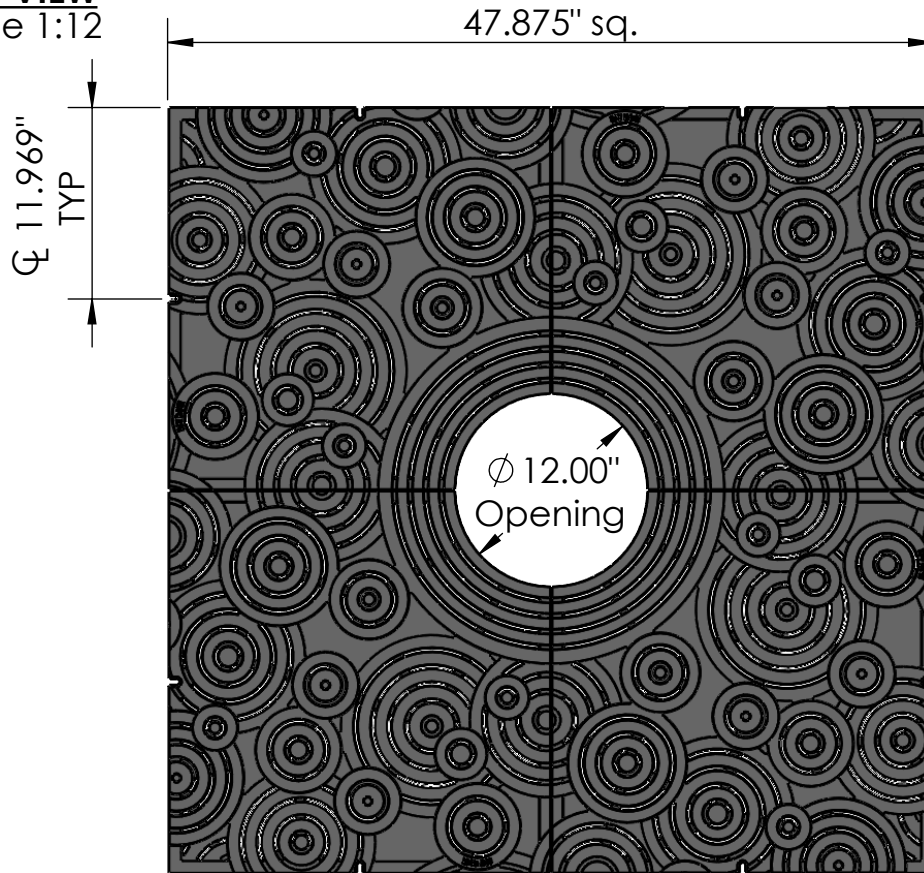

**TOP VIEW**  
scale 1:12

**CASTING-ID**  
scale 1:2

1/4"-20 (8x)  
Pan Head  
STD-Bolt

**ISO-VIEW**  
scale 1:18

**SIDE VIEW**  
scale 1:12

**NOTES:**

1. Heelproof: No thru openings greater than 1/4".
2. Pieces per Set: 4
3. Due to casting inconsistencies, all dimensions are nominal.
4. Center Opening Options:  
Cast at 12", Breakouts at 14", 16", 18" & 20".
5. Pedestrian Load Only.

Supplied By:  
**TRENCH DRAIN  
SUPPLY**  
877-903-7246  
www.trenchdrainsupply.com

**Oblio 4' x 4' Tree Grate Heel Proof**

Made in USA ©2007 Iron Age Designs

 <b>IRON AGE DESIGNS</b> Telephone 206.276.0925 www.ironagegrates.com	<b>Material:</b> Cast Iron A48 or better	<b>Weight:</b> 246.56 lbs.	<b>Free Drain Area:</b> 177.68 in/sq. or 8.16 %	<b>By:</b> MS <b>Checked:</b> MS <b>Date:</b> 3-22-21
	<b>Finish:</b> Raw	<b>Edge:</b> 1.000"	<b>Flow Rate:</b> 232.76 GPM	<b>© Registration:</b> VA 2-159-800 <b>Scale:</b> NTS
	<b>Fits:</b> Iron Age Custom Frame SOLD SEPARATELY	<b>Product ID:</b> OX48-48I99TGHP	<b>Drawing Name:</b> 01_OBL_I_48x48HP_TreeGrate_Comp	

**TOP VIEW**  
scale 1:6

**CASTING-ID**  
scale 1:2

**ISO-VIEW**  
scale 1:8

**NOTES:**

1. Heelprof: No thru openings greater than 1/4".
2. Due to casting inconsistencies, all dimensions are nominal.
3. Pedestrian Load Only.

Supplied By:  
**TRENCH DRAIN**  
SUPPLY  
877-903-7246  
www.trenchdrainsupply.com

Made in USA ©2007 Iron Age Designs

**Oblio 4' x 4' Tree Grate Heel Proof - Quarter Panel**

 <b>IRON AGE</b> DESIGNS Telephone 206.276.0925 www.ironagegrates.com	<b>Material:</b> Cast Iron A48 or better	<b>Weight:</b> 61.64 lbs.	<b>Free Drain Area:</b> 44.42 in/sq. or 8.16 %	<b>By:</b> MS <b>Checked:</b> MS <b>Date:</b> 3-22-21
	<b>Finish:</b> Raw	<b>Edge:</b> 1.000"	<b>Flow Rate:</b> 58.19 GPM	<b>© Registration:</b> VA 2-159-800 <b>Scale:</b> NTS
	<b>Fits:</b> Iron Age Custom Frame SOLD SEPARATELY	<b>Product ID:</b> OX48-48I99TGHP	<b>Drawing Name:</b> 01_OBL_I_48x48HP_TreeGrate	