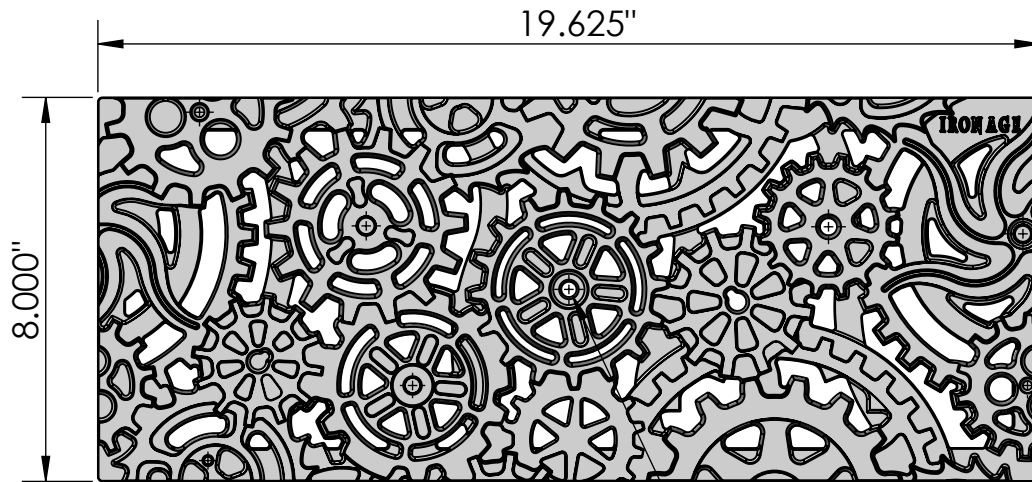

3 ARRAY

scale 1:7

TOP VIEW

scale 1:4

SIDE VIEW

scale 1:4

CASTING-ID

scale 1:2

ISO-VIEW

scale 1:5

Supplied By:
TRENCH DRAIN SUPPLY
 877-903-7246
 www.trenchdrainsupply.com

NOTES:

1. ADA Compliant: No thru openings greater than 1/2".
2. Ships in pieces: 1
3. Due to casting inconsistencies, all dimensions are nominal.

Made in USA ©2021 Iron Age Designs

Dynamo 8" x 20" Trench Grate - Heavy Duty

 IRON AGE DESIGNS Telephone 206.276.0925 www.ironagegrates.com	Material: Ductile Iron 65-45-12	Weight: 18.46 lbs.	Free Drain Area: 25.71 in./sq., or 16.37 %	By: MS Checked: MS Date: 1-9-23
	Finish: Raw	Edge: 1.500"	Flow Rate: 33.68 GPM, or .075 CuFt./sec.	© Registration: VA 2-330-012 Scale: NTS
	Fits: ABT® PolyDrain® PDX-6 ABT® Trench Former® TFX-6	Product ID: DYA8-20199HD	Drawing Name: 06-DYN_A_8x20HD_TrenchGrate_Iron	