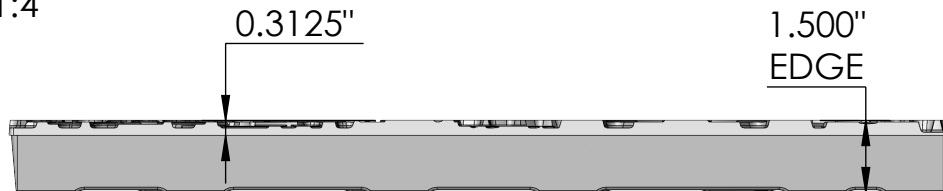

3 ARRAY

scale 1:7

TOP VIEW

scale 1:4

SIDE VIEW

scale 1:4

CASTING-ID

scale 1:2

ISO-VIEW

scale 1:5

Supplied By:
TRENCH DRAIN SUPPLY
 877-903-7246
 www.trenchdrainsupply.com

NOTES:

1. ADA Compliant: No thru openings greater than 1/2".
2. Ships in pieces: 1
3. Due to casting inconsistencies, all dimensions are nominal.

Made in USA ©2021 Iron Age Designs

Dynamo 8" x 20" Trench Grate - Heavy Duty

 IRON AGE DESIGNS Telephone 206.276.0925 www.ironagegrates.com	Material: Ductile Iron 65-45-12	Weight: 18.46 lbs.	Free Drain Area: 25.71 in./sq., or 16.37 %	By: MS Checked: MS Date: 1-9-23
	Finish: Raw	Edge: 1.500"	Flow Rate: 33.68 GPM, or .075 CuFt./sec.	© Registration: VA 2-330-012 Scale: NTS
	Fits: ABT® PolyDrain® PDX-6 ABT® Trench Former® TFX-6	Product ID: DYA8-20199HD	Drawing Name: 06-DYN_A_8x20HD_TrenchGrate_Iron	